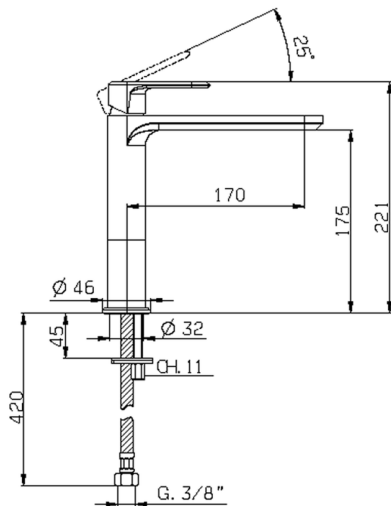

Single lever 'medium' washbasin mixer LEVITY_LY001500

MODEL **LY001500**

Single lever 'medium' washbasin mixer, without waste, G. 3/8" stainless steel flexible hose

AVAILABLE FINISHINGS

-  **21** 21 Chrome
-  **2B** 2B Polished Nickel
-  **2F** 2F Brushed Nickel
-  **40** 40 Matt Black
-  **4Q** 4Q Matt White

CHARACTERISTICS

Cartridge Spare Parts **ZZ96550000**

25 mm Cartridge

Single lever 'medium' washbasin mixer LEVITY_LY001500

LY001500

<https://en.huberitalia.com/single-lever-medium-washbasin-mixer-levity-ly001500>