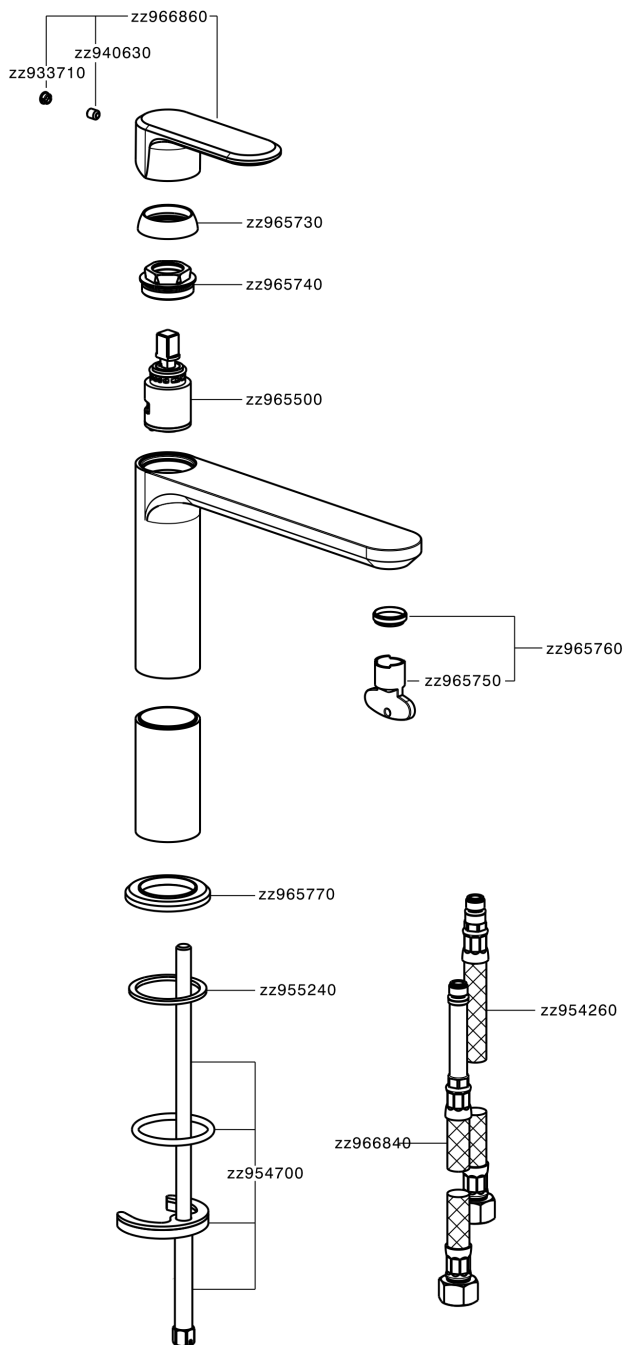

## Single lever 'medium' washbasin mixer LEVITY\_LY001500

MODEL **LY001500**

Single lever 'medium' washbasin mixer, without waste, G.3/8" stainless steel flexible hose

### CHARACTERISTICS

Cartridge Spare Parts **ZZ96550000**

**25 mm Cartridge**

## Single lever 'medium' washbasin mixer LEVITY\_LY001500

LY001500

<https://en.huberitalia.com/single-lever-medium-washbasin-mixer-levity-ly001500>

2026-06-13