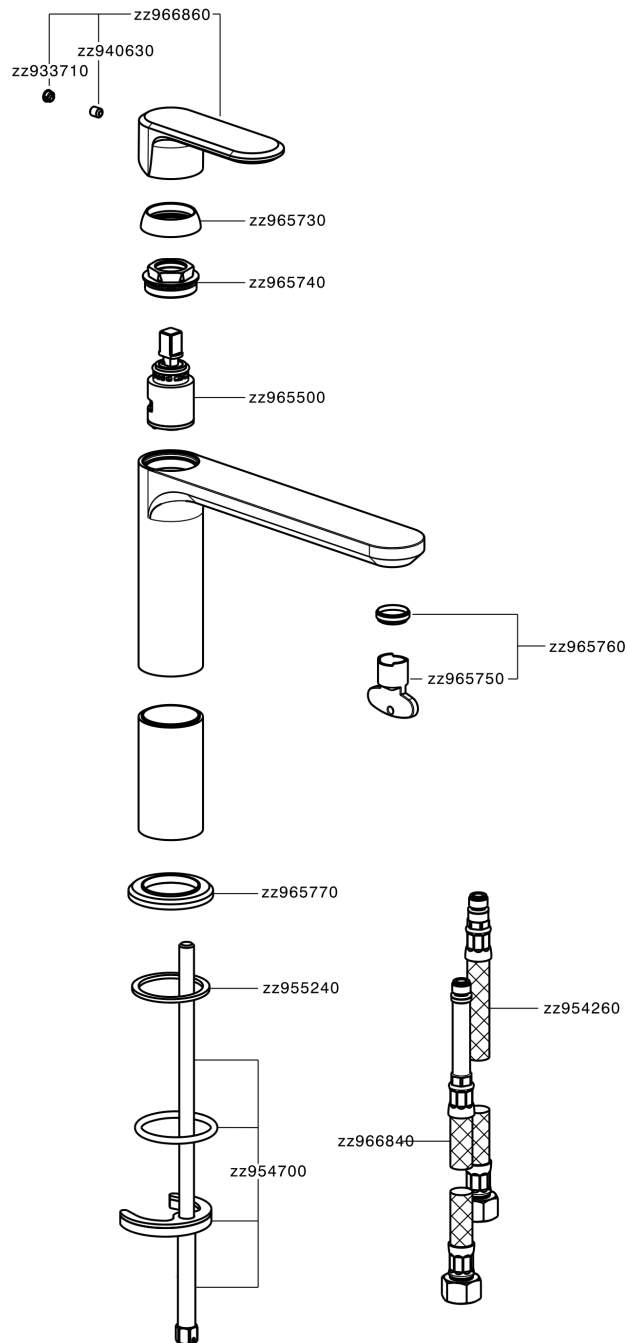

Single lever 'medium' washbasin mixer LEVITY_LY001500

MODEL **LY001500**

Single lever 'medium' washbasin mixer, without waste, G. 3/8" stainless steel flexible hose

AVAILABLE FINISHINGS

-  **21** 21 Chrome
-  **2B** 2B Polished Nickel
-  **2F** 2F Brushed Nickel
-  **40** 40 Matt Black
-  **4Q** 4Q Matt White

CHARACTERISTICS

Cartridge Spare Parts **ZZ96550000**

25 mm Cartridge

Single lever 'medium' washbasin mixer LEVITY_LY001500

LY001500

<https://en.huberitalia.com/single-lever-medium-washbasin-mixer-levity-ly001500>