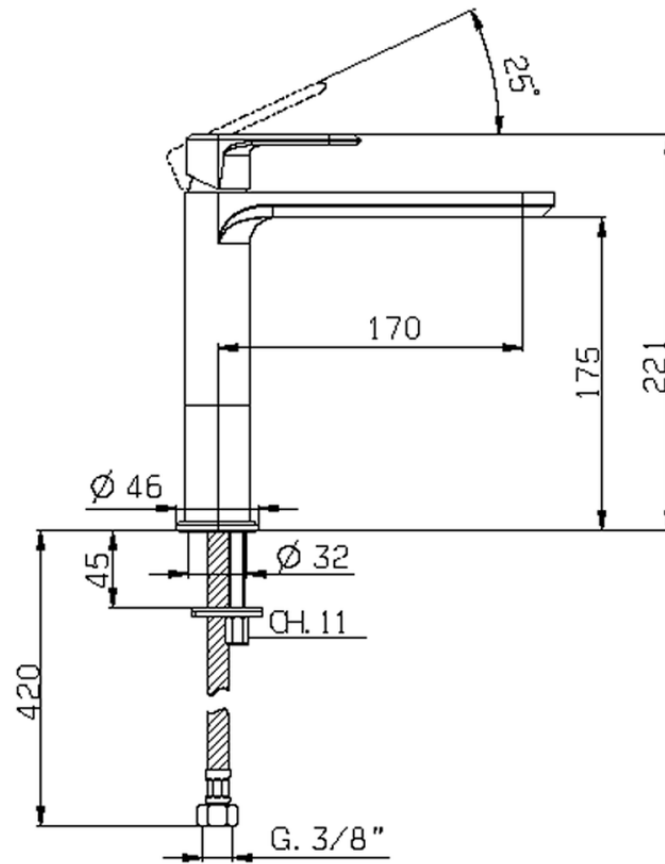

Single lever 'medium' washbasin mixer LEVITY\_LY001500

LY001500

<https://en.huberitalia.com/single-lever-medium-washbasin-mixer-levity-ly001500>

2026-04-05