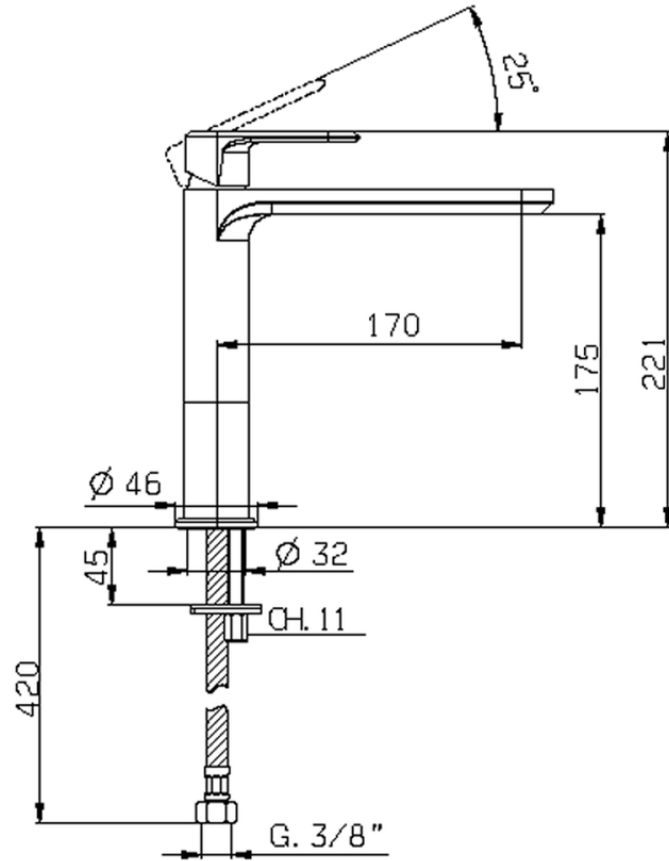

Single lever 'medium' washbasin mixer LEVITY\_LY001500

LY001500

<https://en.huberitalia.com/single-lever-medium-washbasin-mixer-levity-ly001500>

2026-06-15