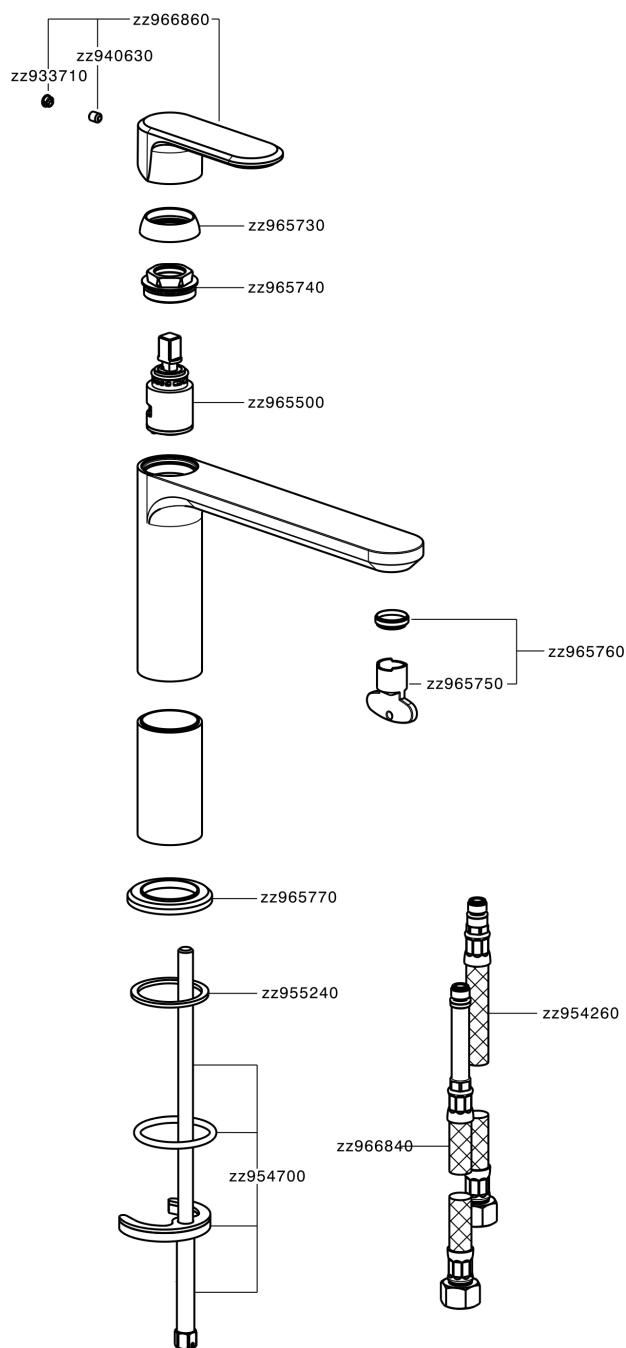

## Single lever 'medium' washbasin mixer LEVITY\_LY001500

LY001500

<https://en.huberitalia.com/single-lever-medium-washbasin-mixer-levity-ly001500>

2026-04-06