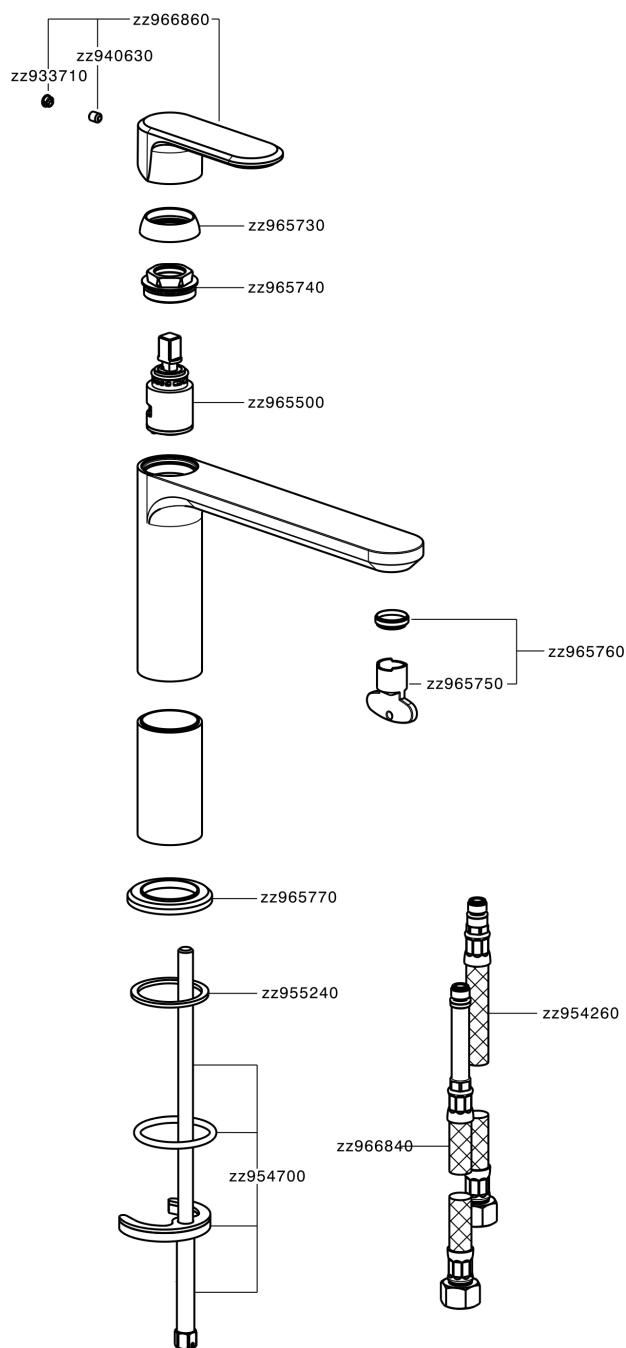

## Single lever 'medium' washbasin mixer LEVITY\_LY001500

LY001500

<https://en.huberitalia.com/single-lever-medium-washbasin-mixer-levity-ly001500>

2026-06-06