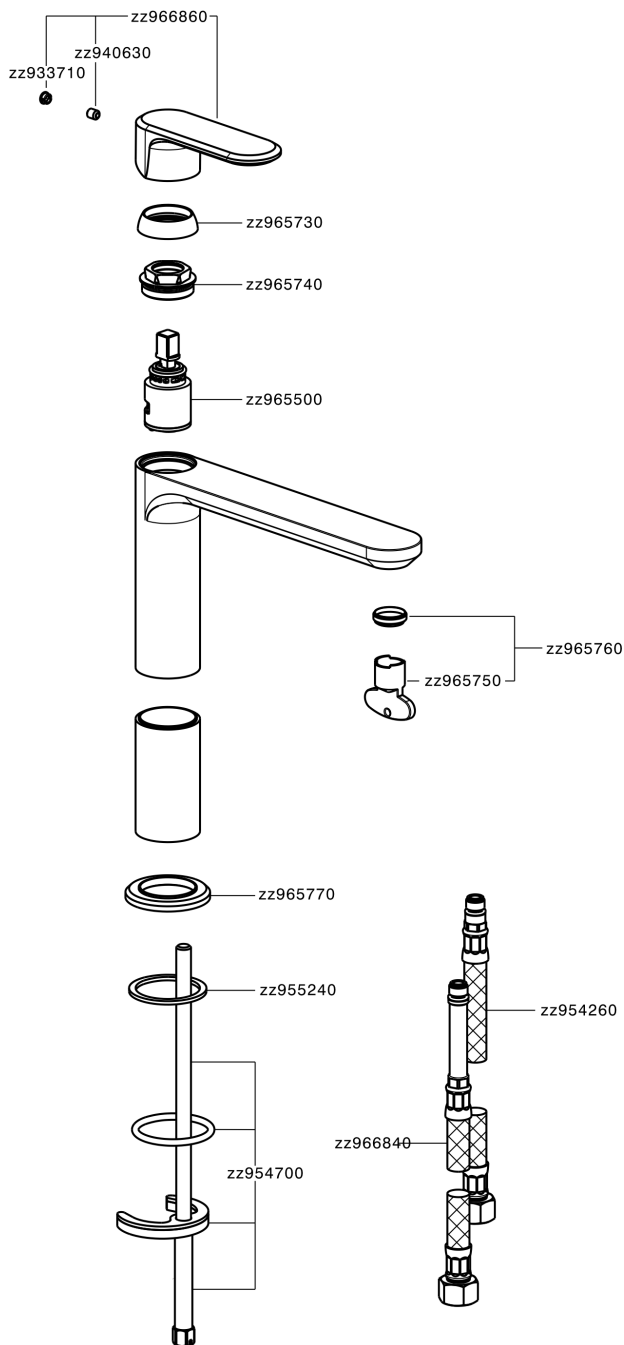

## Single lever 'medium' washbasin mixer LEVITY\_LY001500

LY001500

<https://en.huberitalia.com/single-lever-medium-washbasin-mixer-levity-ly001500>

2026-06-13