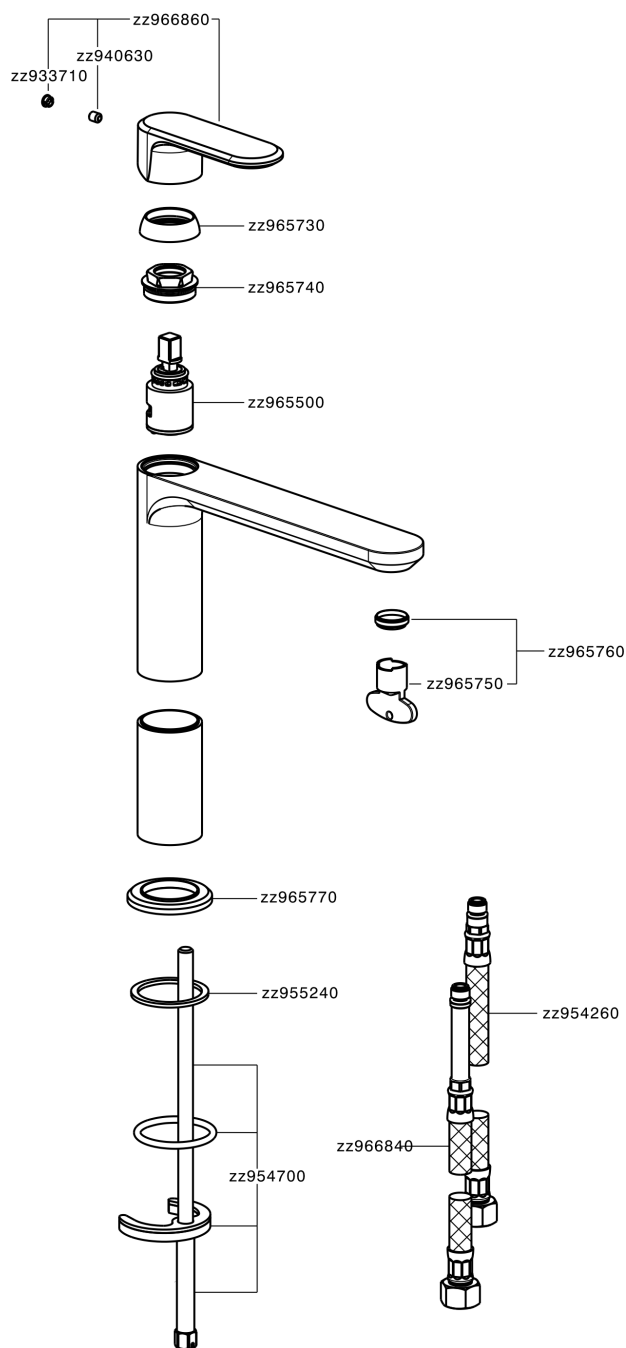

## Single lever 'medium' washbasin mixer LEVITY\_LY001500

MODEL **LY001500**

Single lever 'medium' washbasin mixer, without waste, G.3/8" stainless steel flexible hose

### CHARACTERISTICS

Cartridge Spare Parts **ZZ96550000**

**25 mm Cartridge**

## Single lever 'medium' washbasin mixer LEVITY\_LY001500

LY001500

<https://en.huberitalia.com/single-lever-medium-washbasin-mixer-levity-ly001500>

2026-06-27