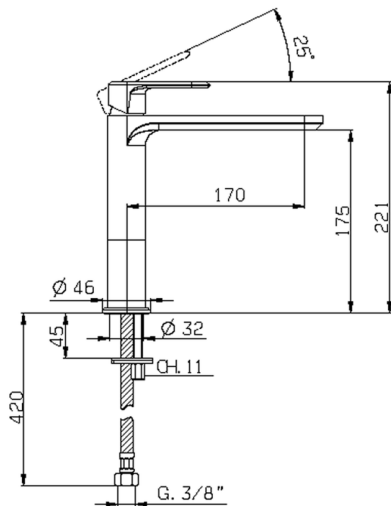

## Single lever 'medium' washbasin mixer LEVITY\_LY001500

MODEL **LY001500**

Single lever 'medium' washbasin mixer, without waste, G.3/8" stainless steel flexible hose

### CHARACTERISTICS

Cartridge Spare Parts **ZZ96550000**

**25 mm Cartridge**