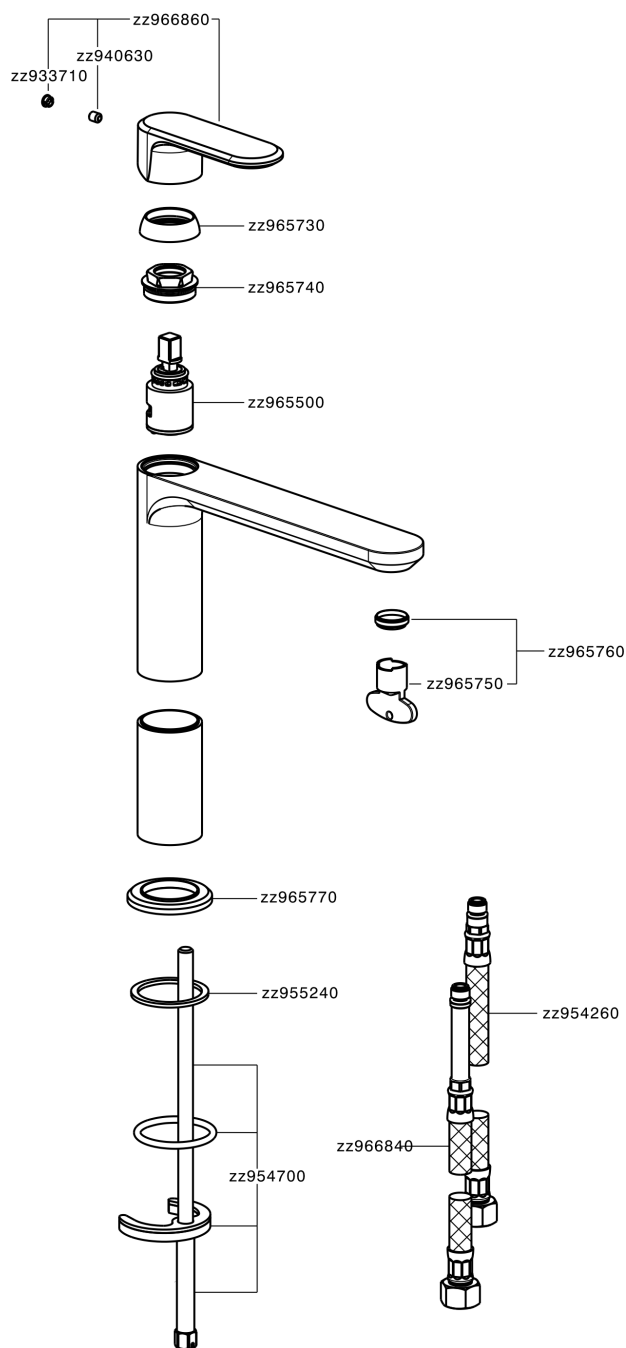

Single lever 'medium' washbasin mixer LEVITY_LY001500

LY001500

<https://en.huberitalia.com/single-lever-medium-washbasin-mixer-levity-ly001500>

2026-06-27