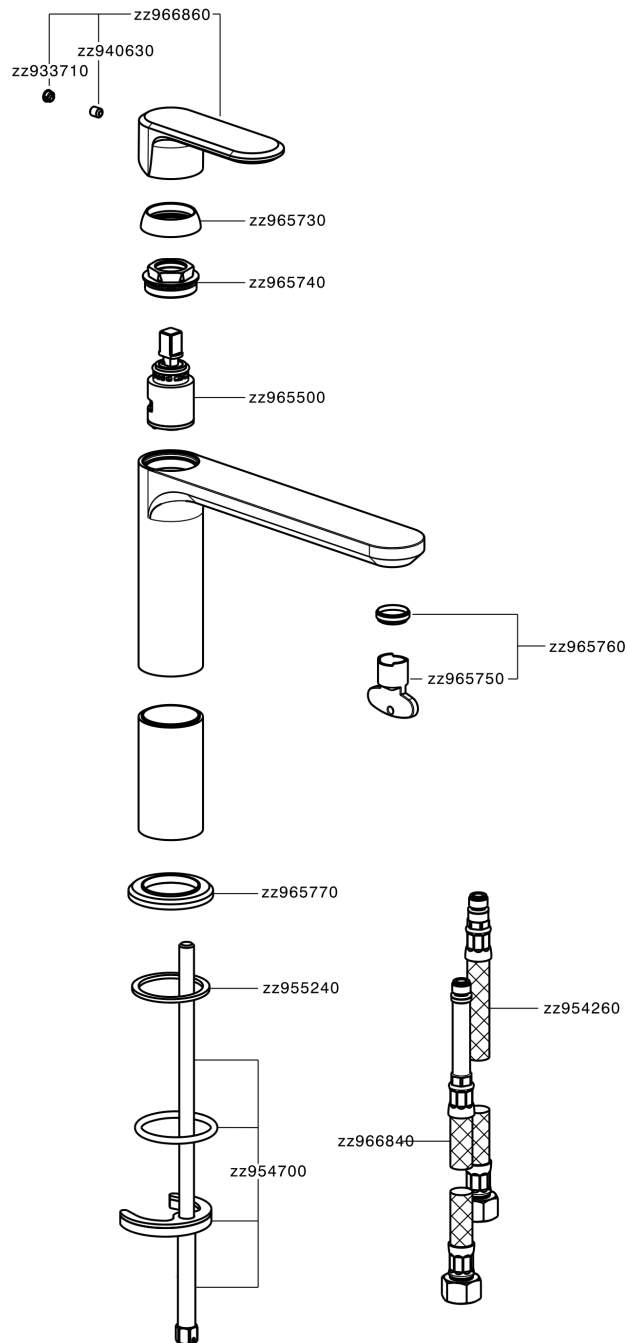

## Single lever 'medium' washbasin mixer LEVITY\_LY001500

MODEL **LY001500**

Single lever 'medium' washbasin mixer, without waste, G.3/8" stainless steel flexible hose

### CHARACTERISTICS

Cartridge Spare Parts **ZZ96550000**

**25 mm Cartridge**

## Single lever 'medium' washbasin mixer LEVITY\_LY001500

LY001500

<https://en.huberitalia.com/single-lever-medium-washbasin-mixer-levity-ly001500>

2026-04-07