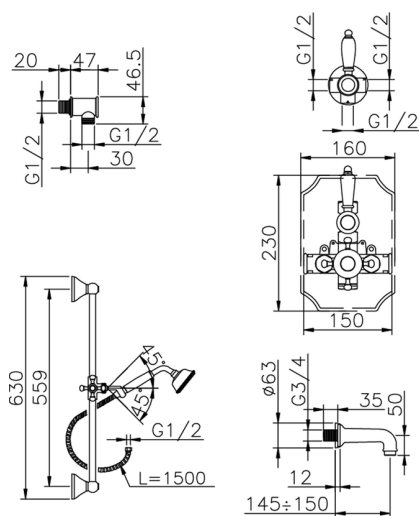

## Concealed thermostatic bath set VICTORIAN\_914.VT01H.

MODEL **914.VT01H.**

Concealed thermostatic bath set, 1/2" Concealed Thermostatic valve, 1/2" outlet stopvalve, 2-outlet diverter, 56 cm bar with sliding bracket, 78 mm Brass classic one spray handshower, 3/4 M 150 mm spout, 1/2" wall elbow, 150 cm Brass flexible hose

### CHARACTERISTICS

Cartridge Spare Parts **24.02AB.PL**  
**8x20 Plus P Thermostatic Valve**  
 Installation **Concealed**