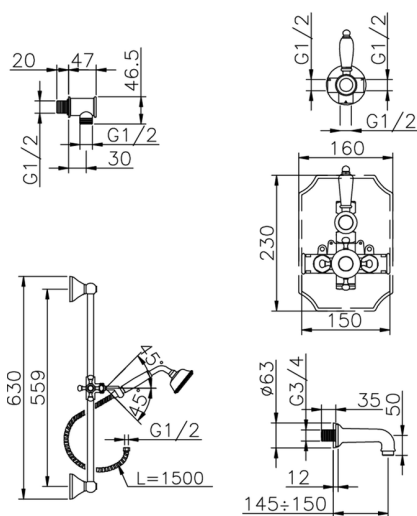

## Concealed thermostatic bath set VICTORIAN\_914.VT01H.

MODEL **914.VT01H.**

Concealed thermostatic bath set, 1/2" Concealed Thermostatic valve, 1/2" outlet stopvalve, 2-outlet diverter, 56 cm bar with sliding bracket, 78 mm Brass classic one spray handshower, 3/4 M 150 mm spout, 1/2" wall elbow, 150 cm Brass flexible hose

### CHARACTERISTICS

Cartridge Spare Parts **24.02AB.PL**  
**8x20 Plus P Thermostatic Valve**  
 Installation **Concealed**