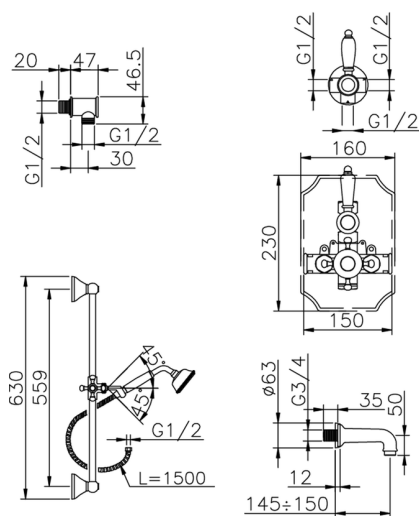

Concealed thermostatic bath set VICTORIAN_914.VT01H.

MODEL **914.VT01H.**

Concealed thermostatic bath set, 1/2" Concealed Thermostatic valve, 1/2" outlet stopvalve, 2-outlet diverter, 56 cm bar with sliding bracket, 78 mm Brass classic one spray handshower, 3/4 M 150 mm spout, 1/2" wall elbow, 150 cm Brass flexible hose

AVAILABLE FINISHINGS

-  **AC** AC Satin Brushed Nickel
-  **AG** AG Antique Gold
-  **BA** BA Old Bronze
-  **CR** CR Chrome
-  **2W** 2W Brushed Gold

CHARACTERISTICS

Cartridge Spare Parts **24.02AB.PL**
8x20 Plus P Thermostatic Valve
 Installation **Concealed**