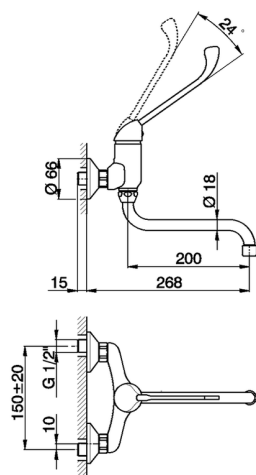

Exposed single lever sink mixer KITCHEN_CL300401

MODEL **CL300401**

Exposed single lever sink mixer, swivel spout, long lever

AVAILABLE FINISHINGS

CHARACTERISTICS

Cartridge Spare Parts **ZZ94034000**

35 mm Cartridge