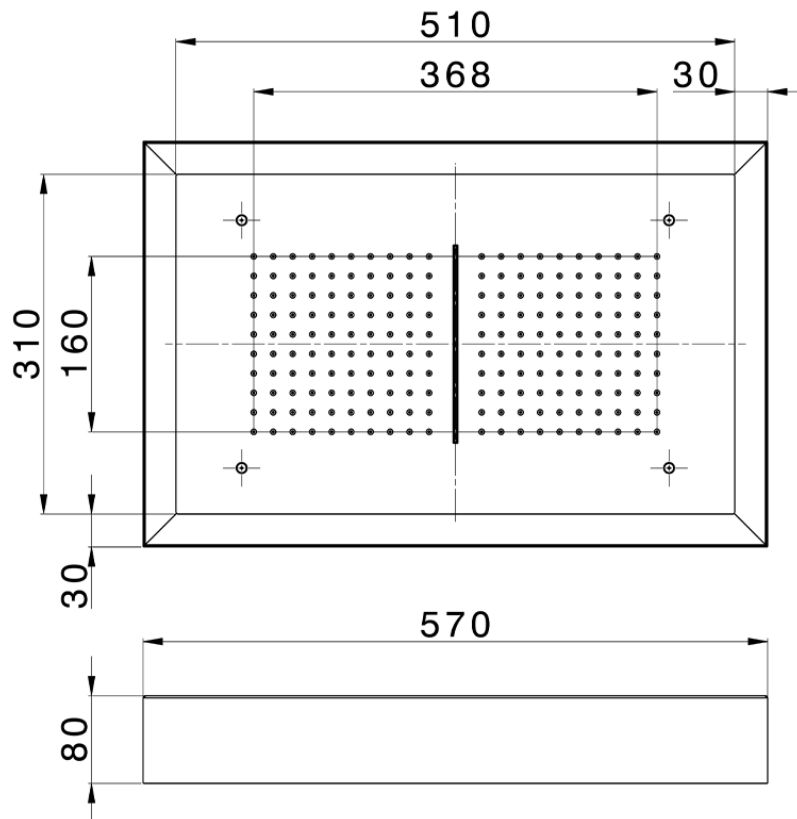

570x370 mm Chromotherapy Ceiling showerhead ZEN_ZS1C0220

ZS1C0220

<https://en.huberitalia.com/570x370-mm-chromotherapy-ceiling-showerhead-zen-zs1c0220>

2024-11-15