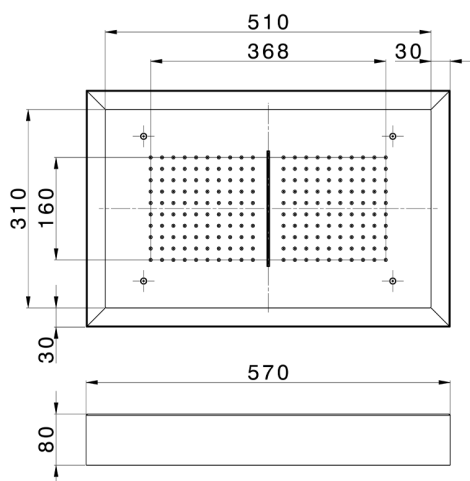

570x370 mm Chromotherapy Ceiling showerhead ZEN_ZS1C0220

MODEL **ZS1C0220**

570x370 mm Chromotherapy Ceiling showerhead, with white cover, rain, waterfall and chromotherapy functions, wireless control, Stainless Steel AISI 304

AVAILABLE FINISHINGS

- **40** 40 Matt Black
- **4Q** 4Q Matt White
- **D1** D1 Brushed Inox
- **D2** D2 Polished Inox

CHARACTERISTICS

2024-11-15