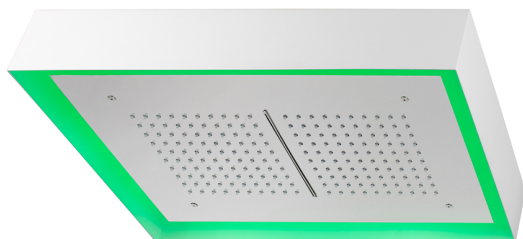

570x370 mm Chromotherapy Ceiling showerhead ZEN_ZS1C0220

MODEL **ZS1C0220**

570x370 mm Chromotherapy Ceiling showerhead, with white cover, rain, waterfall and chromotherapy functions, wireless control, Stainless Steel AISI 304

AVAILABLE FINISHINGS

-  **40** 40 Matt Black
-  **4Q** 4Q Matt White
-  **D1** D1 Brushed Inox
-  **D2** D2 Polished Inox

CHARACTERISTICS

2024-11-15