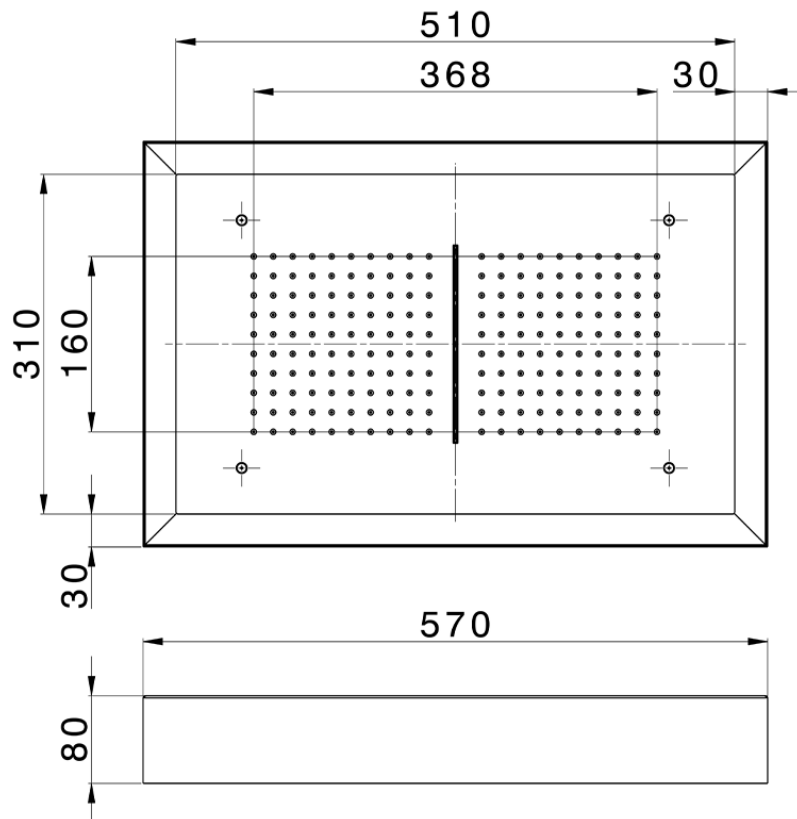

## 570x370 mm Chromotherapy Ceiling showerhead ZEN\_ZS1C0220

ZS1C0220

<https://en.huberitalia.com/570x370-mm-chromotherapy-ceiling-showerhead-zen-zs1c0220>

2024-11-15