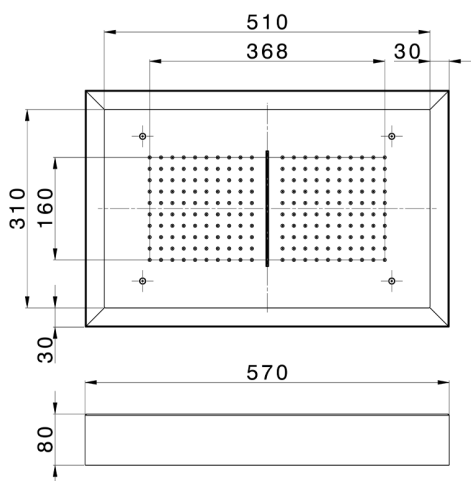

570x370 mm Chromotherapy Ceiling showerhead ZEN_ZS1C0220

MODEL **ZS1C0220**

570x370 mm Chromotherapy Ceiling showerhead, with white cover, rain, waterfall and chromotherapy functions, wireless control, Stainless Steel AISI 304

AVAILABLE FINISHINGS

- **40** 40 Matt Black
- **4Q** 4Q Matt White
- **D1** D1 Brushed Inox
- **D2** D2 Polished Inox

CHARACTERISTICS

2024-11-15