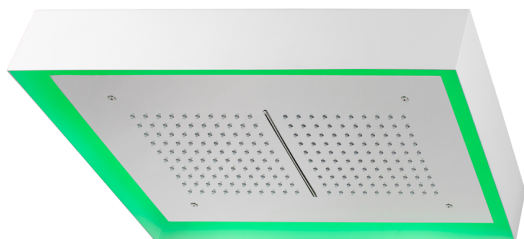

570x370 mm Chromotherapy Ceiling showerhead ZEN_ZS1C0220

MODEL **ZS1C0220**

570x370 mm Chromotherapy Ceiling showerhead, with white cover, rain, waterfall and chromotherapy functions, wireless control, Stainless Steel AISI 304

AVAILABLE FINISHINGS

- **40** 40 Matt Black
- **4Q** 4Q Matt White
- **D1** D1 Brushed Inox
- **D2** D2 Polished Inox

CHARACTERISTICS

2024-11-15