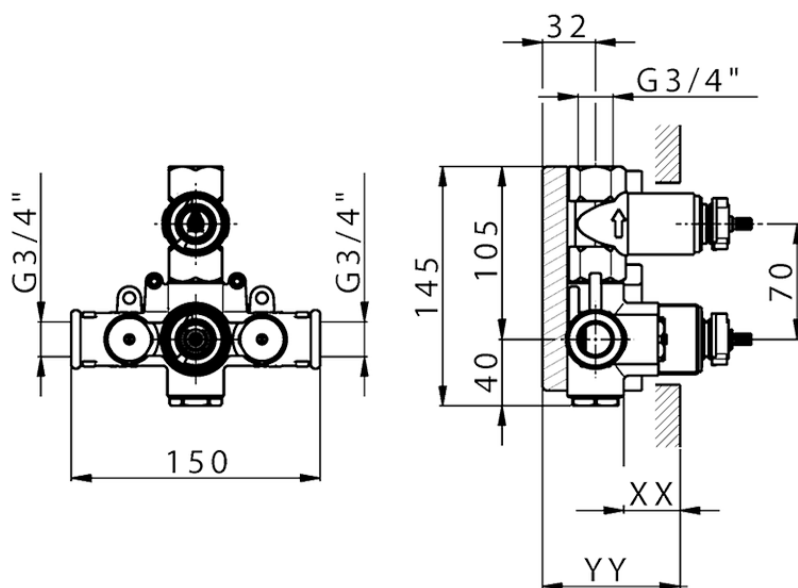

Exposed part for 1-outlet con.thermo.shower valve SOFT_SF007300

SF007300

<https://en.huberitalia.com/exposed-part-for-1-outlet-con-thermo-shower-valve-soft-sf007300>

Piastra/Plate/Plaque/Platte/Placa

2-3mm: XX 25-40 YY 76-91

10 mm: XX 16-31 YY 65-80

ZB007361

<https://en.huberitalia.com/1-outlet-concealed-thermostatic-shower-valve-concealed-zb007361>

Piastra/Plate/Plaque/Platte/Placa

2-3mm: XX 25-40 YY 76-91

10 mm: XX 16-31 YY 65-80

ZB007301

<https://en.huberitalia.com/1-outlet-concealed-thermostatic-shower-valve-concealed-zb007301>

2024-11-21