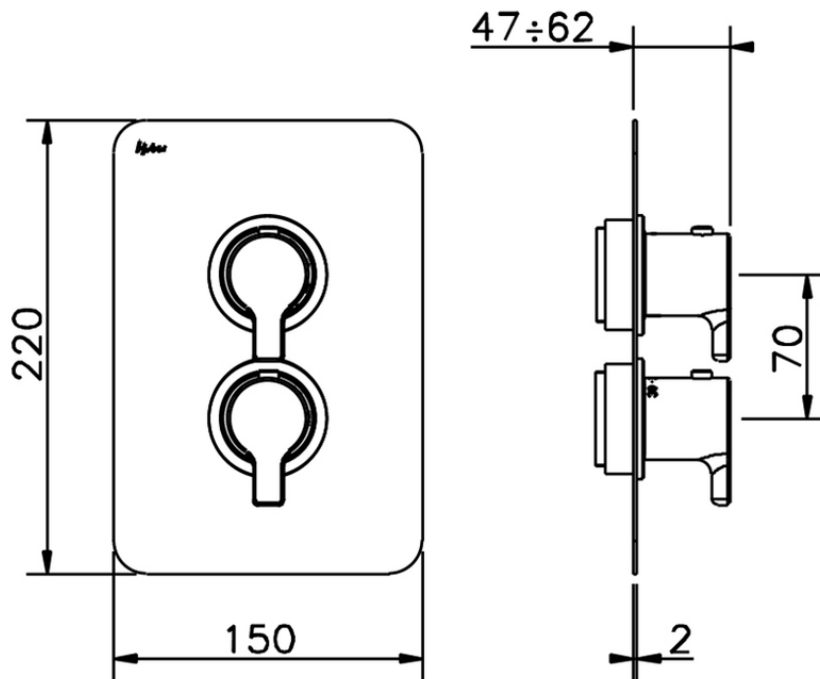

Exposed part for 1-outlet con.thermo.shower valve SOFT_SF007300

SF007300

<https://en.huberitalia.com/exposed-part-for-1-outlet-con-thermo-shower-valve-soft-sf007300>

Piastra/Plate/Plaque/Platte/Placa

2-3mm: XX 25-40 YY 76-91

10 mm: XX 16-31 YY 65-80

ZB007361

<https://en.huberitalia.com/1-outlet-concealed-thermostatic-shower-valve-concealed-zb007361>

Piastra/Plate/Plaque/Platte/Placa

2-3mm: XX 25-40 YY 76-91

10 mm: XX 16-31 YY 65-80

ZB007301

<https://en.huberitalia.com/1-outlet-concealed-thermostatic-shower-valve-concealed-zb007301>

2024-11-21