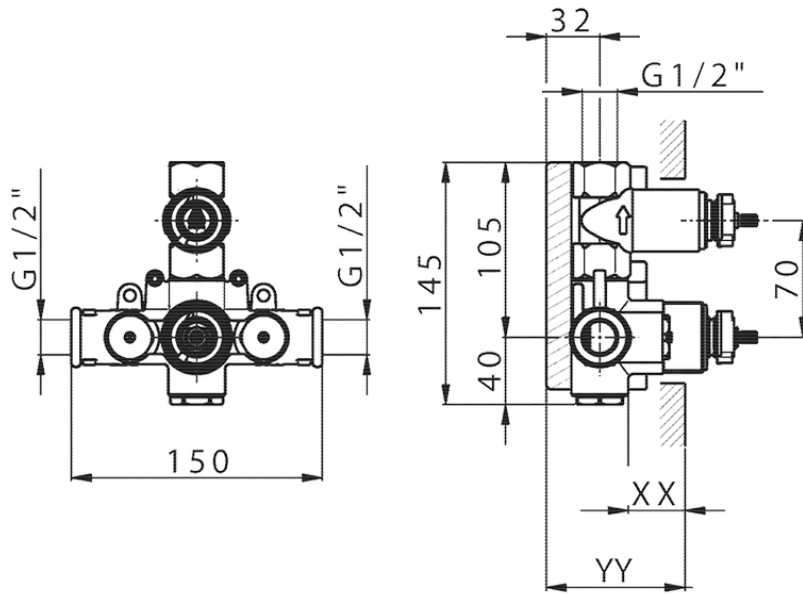

Exposed part for 1-outlet con.thermo.shower valve SOFT_SF007300

SF007300

<https://en.huberitalia.com/exposed-part-for-1-outlet-con-thermo-shower-valve-soft-sf007300>

Piastra/Plate/Plaque/Platte/Placa

2-3mm: XX 25-40 YY 76-91

10 mm: XX 16-31 YY 65-80

ZB007361

<https://en.huberitalia.com/1-outlet-concealed-thermostatic-shower-valve-concealed-zb007361>

Piastra/Plate/Plaque/Platte/Placa

2-3mm: XX 25-40 YY 76-91

10 mm: XX 16-31 YY 65-80

ZB007301

<https://en.huberitalia.com/1-outlet-concealed-thermostatic-shower-valve-concealed-zb007301>

2024-11-21