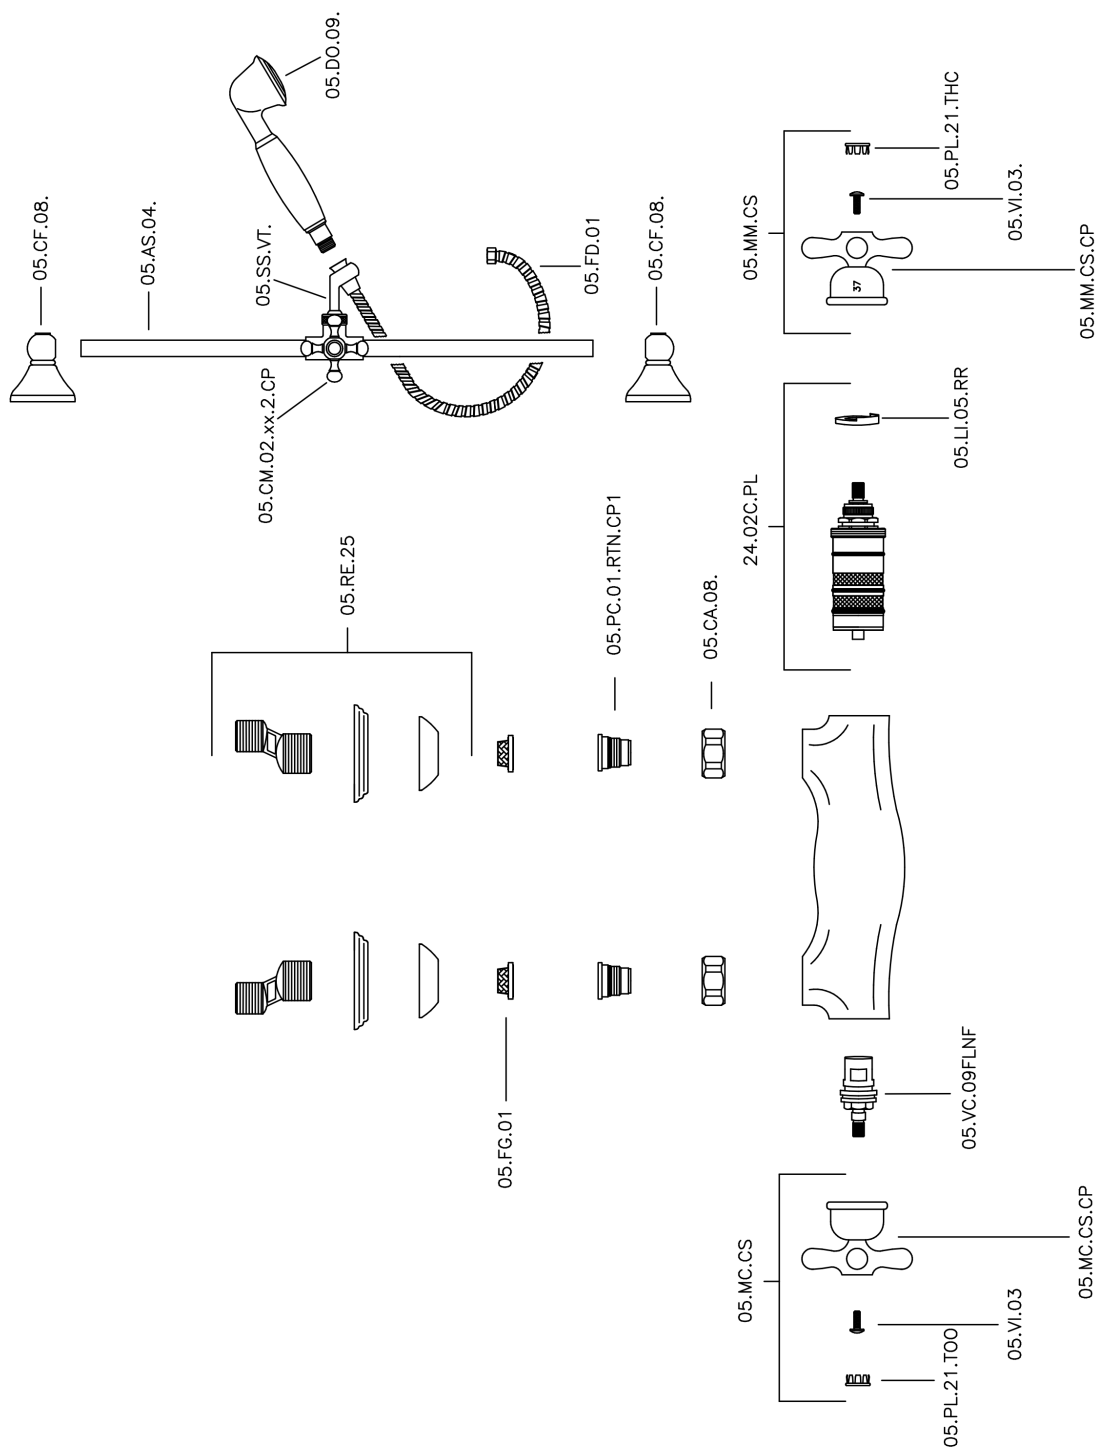

Thermostatic shower mixer with sliding bar CROISSETTE_CSS01010

MODEL **CSS01010**

Thermostatic shower mixer with sliding bar, 56 cm sliding rail kit with sliding bracket, classic D.53 mm Brass one spray handshower, Brass 150 cm. flexible hose

AVAILABLE FINISHINGS

-  **21** 21 Chrome
-  **27** 27 Old Bronze
-  **2G** 2G Antique Gold
-  **2W** 2W Brushed Gold

CHARACTERISTICS

Cartridge Spare Parts **24.04A.PP**

8x20 Plus P Thermostatic Valve

Thermostatic

The Huber thermostatic is your personal water manager, helping you to handle, control and save water and energy.

Thermostatic shower mixer with sliding bar CROISSETTE_CSS01010

CSS01010

<https://en.huberitalia.com/thermostatic-shower-mixer-with-sliding-bar-croisette-css01010>