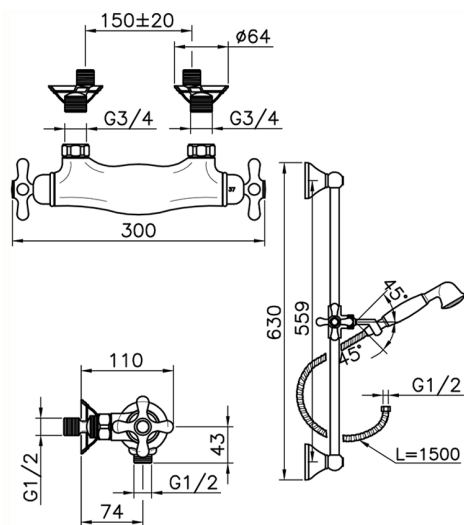

Thermostatic shower mixer with sliding bar CROISSETTE_CSS01010

MODEL **CSS01010**

Thermostatic shower mixer with sliding bar, 56 cm sliding rail kit with sliding bracket, classic D.53 mm Brass one spray handshower, Brass 150 cm. flexible hose

AVAILABLE FINISHINGS

-  **21** 21 Chrome
-  **27** 27 Old Bronze
-  **2G** 2G Antique Gold
-  **2W** 2W Brushed Gold

CHARACTERISTICS

Cartridge Spare Parts **24.04A.PP**

8x20 Plus P Thermostatic Valve

Thermostatic