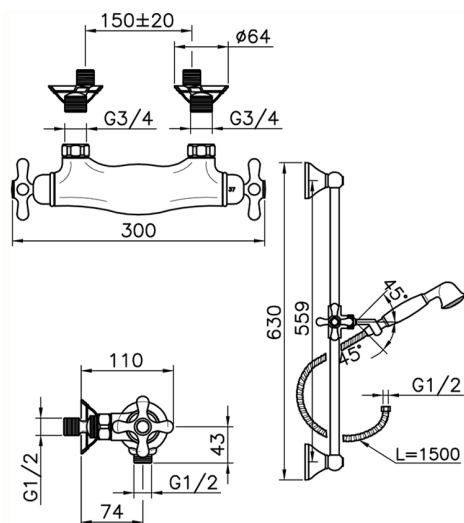

Thermostatic shower mixer with sliding bar CROISSETTE_CSS01010

MODEL **CSS01010**

Thermostatic shower mixer with sliding bar, 56 cm sliding rail kit with sliding bracket, classic D.53 mm Brass one spray handshower, Brass 150 cm. flexible hose

AVAILABLE FINISHINGS

-  **21** 21 Chrome
-  **27** 27 Old Bronze
-  **2G** 2G Antique Gold
-  **2W** 2W Brushed Gold

CHARACTERISTICS

Cartridge Spare Parts **24.04A.PP**

8x20 Plus P Thermostatic Valve

Thermostatic