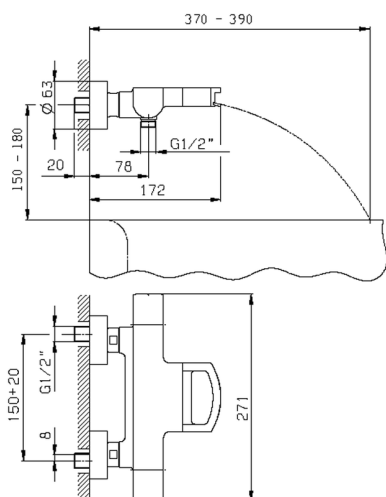

Thermostatic bath mixer DADO_DCT23010

MODEL **DCT23010**

Thermostatic bath mixer, without shower set, 1/2" M flexible connection, spout plate available in chrome or smoked finish

AVAILABLE FINISHINGS

-  **21** 21 Chrome
-  **2F** 2F Brushed Nickel
-  **6U** 6U Chrome/Smoked

CHARACTERISTICS

Cartridge Spare Parts **24.04A.PP**

8x20 Plus P Thermostatic Valve

DeviaStop

The Huber Devia Stop technology allows to adjust the water flow and to direct it to the selected output point (overhead soaker, hand shower, etc).