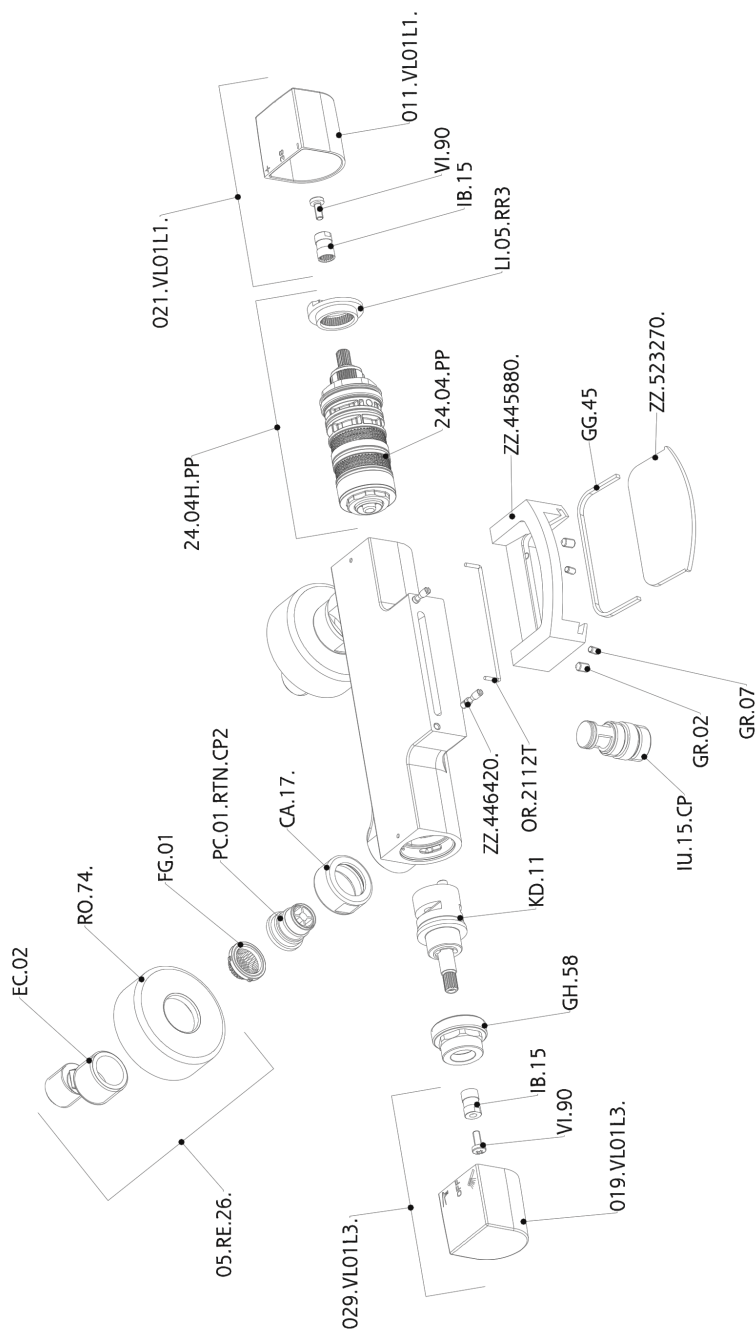

Thermostatic bath mixer DADO_DCT23010

MODEL **DCT23010**

Thermostatic bath mixer, without shower set, 1/2" M flexible connection, spout plate available in chrome or smoked finish

AVAILABLE FINISHINGS

-  **21** 21 Chrome
-  **2F** 2F Brushed Nickel
-  **6U** 6U Chrome/Smoked

CHARACTERISTICS

Cartridge Spare Parts **24.04A.PP**

8x20 Plus P Thermostatic Valve

DeviaStop

The Huber Devia Stop technology allows to adjust the water flow and to direct it to the selected output point (overhead soaker, hand shower, etc).

Thermostatic bath mixer DADO_DCT23010

DCT23010

<https://en.huberitalia.com/thermostatic-bath-mixer-dado-dct23010>

2026-06-06