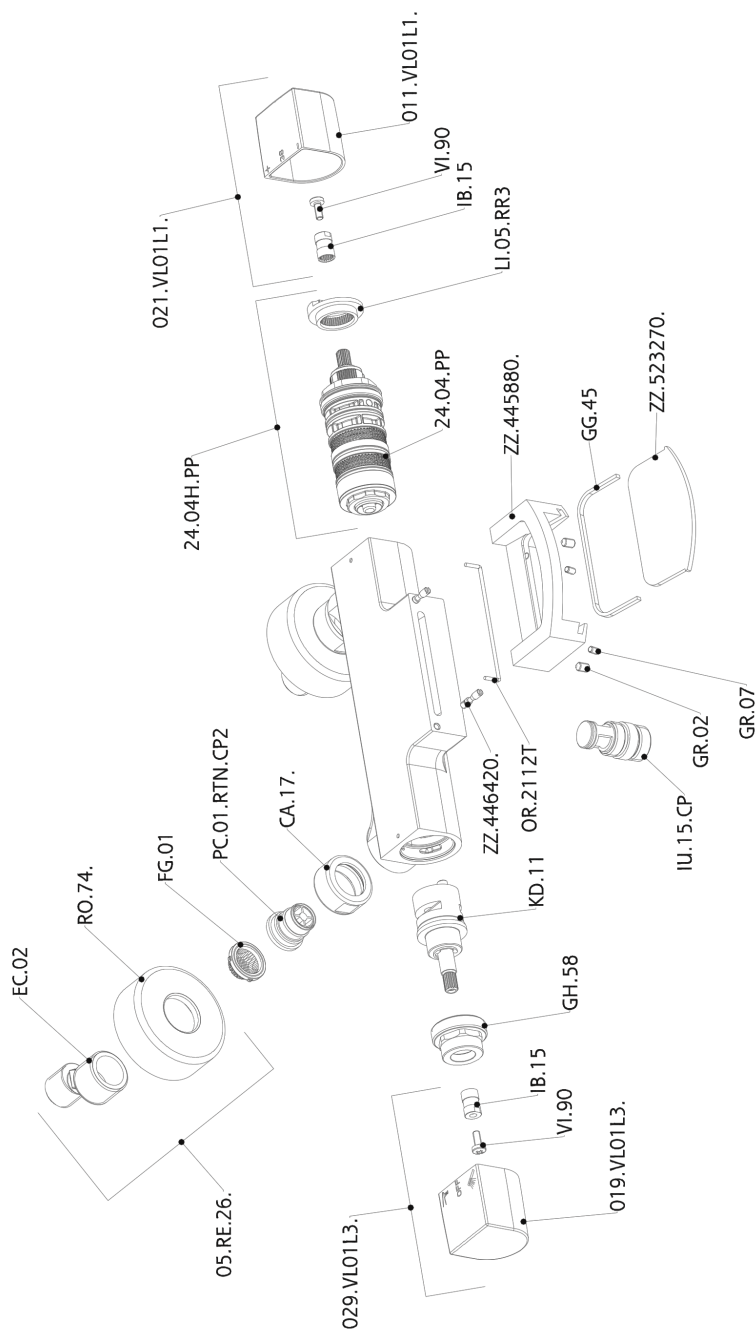

Thermostatic bath mixer DADO_DCT23010

MODEL **DCT23010**

Thermostatic bath mixer, without shower set, 1/2" M flexible connection, spout plate available in chrome or smoked finish

AVAILABLE FINISHINGS

-  **21** 21 Chrome
-  **2F** 2F Brushed Nickel
-  **6U** 6U Chrome/Smoked

CHARACTERISTICS

Cartridge Spare Parts **24.04A.PP**

8x20 Plus P Thermostatic Valve

DeviaStop

The Huber Devia Stop technology allows to adjust the water flow and to direct it to the selected output point (overhead soaker, hand shower, etc).

Thermostatic bath mixer DADO_DCT23010

DCT23010

<https://en.huberitalia.com/thermostatic-bath-mixer-dado-dct23010>

2026-05-15