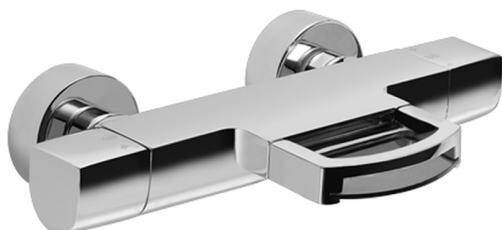

Thermostatic bath mixer DADO_DCT23010

MODEL **DCT23010**

Thermostatic bath mixer, without shower set, 1/2" M flexible connection, spout plate available in chrome or smoked finish

AVAILABLE FINISHINGS

-  **21** 21 Chrome
-  **2F** 2F Brushed Nickel
-  **6U** 6U Chrome/Smoked

CHARACTERISTICS

Cartridge Spare Parts **24.04A.PP**

8x20 Plus P Thermostatic Valve

DeviaStop

The Huber Devia Stop technology allows to adjust the water flow and to direct it to the selected output point (overhead soaker, hand shower, etc).