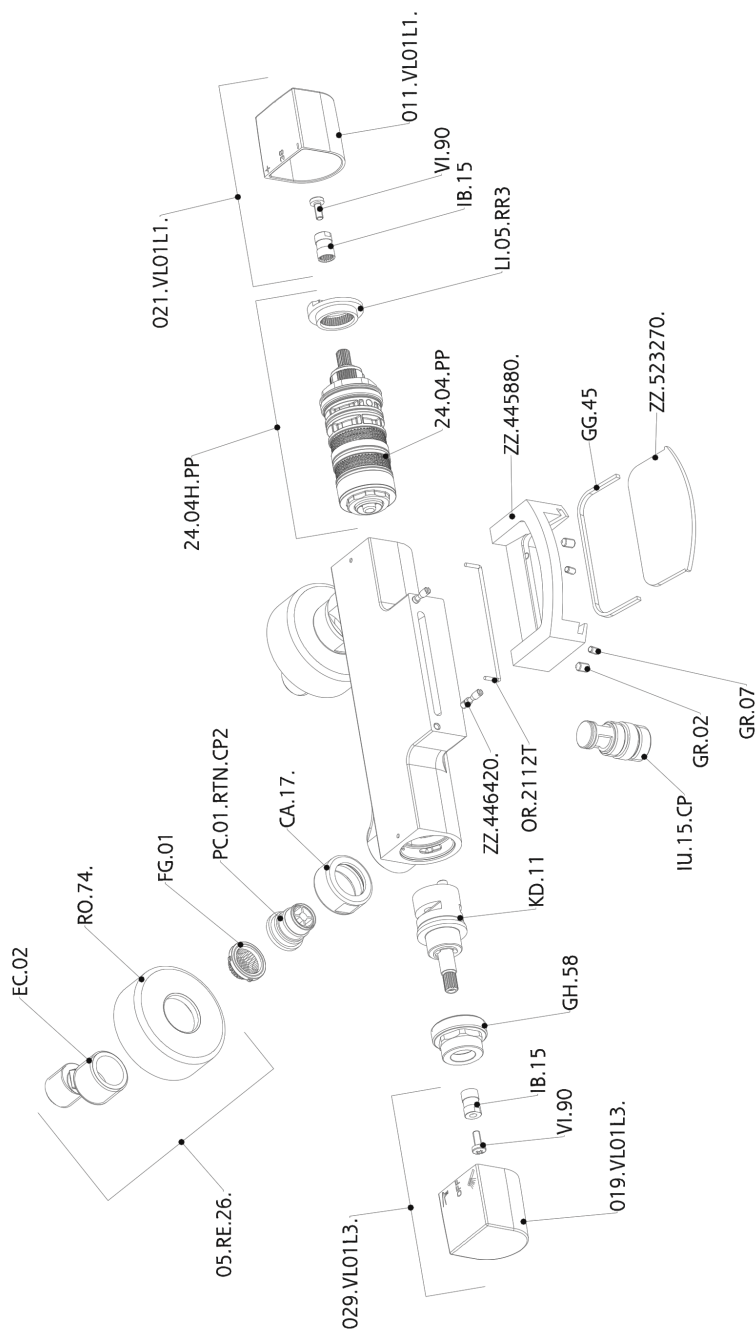

Thermostatic bath mixer DADO_DCT23010

MODEL **DCT23010**

Thermostatic bath mixer, without shower set, 1/2" M flexible connection, spout plate available in chrome or smoked finish

AVAILABLE FINISHINGS

-  **21** 21 Chrome
-  **2F** 2F Brushed Nickel
-  **6U** 6U Chrome/Smoked

CHARACTERISTICS

Cartridge Spare Parts **24.04A.PP**

8x20 Plus P Thermostatic Valve

DeviaStop

The Huber Devia Stop technology allows to adjust the water flow and to direct it to the selected output point (overhead soaker, hand shower, etc).

Thermostatic bath mixer DADO_DCT23010

DCT23010

<https://en.huberitalia.com/thermostatic-bath-mixer-dado-dct23010>

2026-04-08