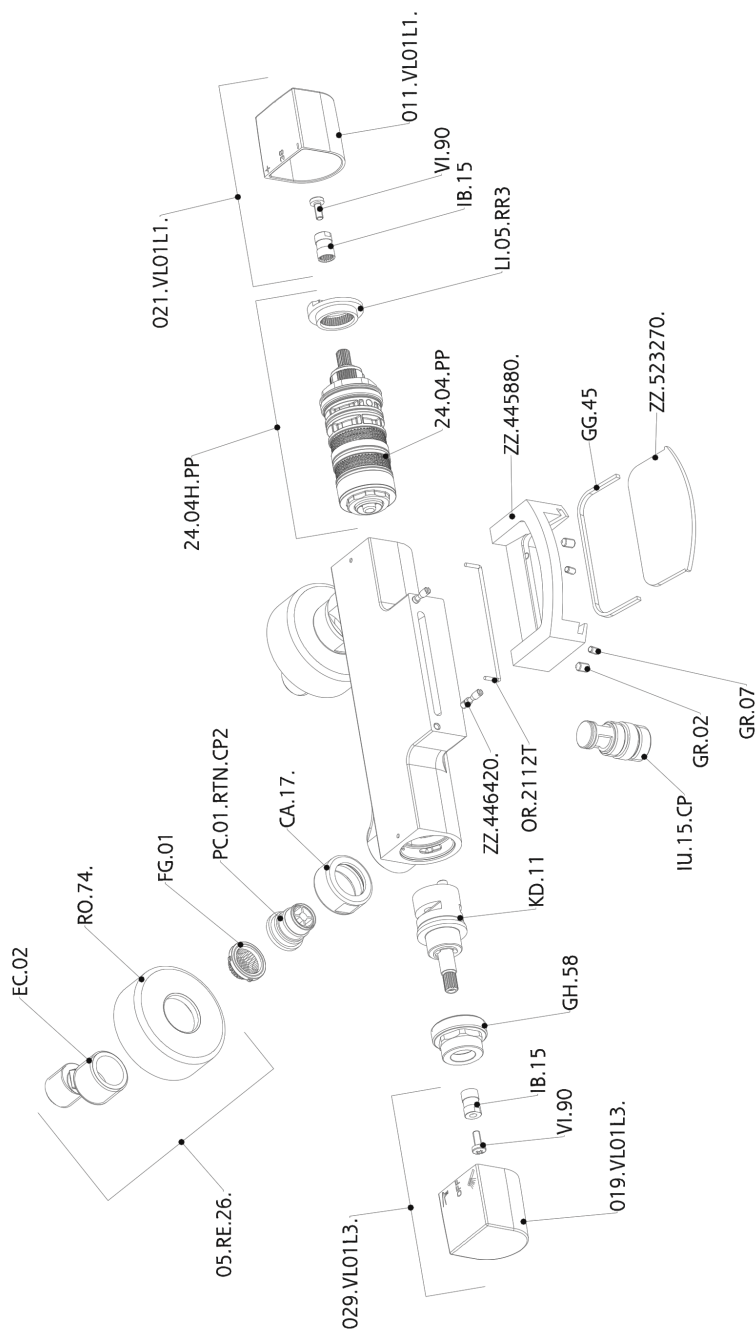

Thermostatic bath mixer DADO_DCT23010

MODEL **DCT23010**

Thermostatic bath mixer, without shower set, 1/2" M flexible connection, spout plate available in chrome or smoked finish

AVAILABLE FINISHINGS

-  **21** 21 Chrome
-  **2F** 2F Brushed Nickel
-  **6U** 6U Chrome/Smoked

CHARACTERISTICS

Cartridge Spare Parts **24.04A.PP**

8x20 Plus P Thermostatic Valve

DeviaStop

The Huber Devia Stop technology allows to adjust the water flow and to direct it to the selected output point (overhead soaker, hand shower, etc).

Thermostatic bath mixer DADO_DCT23010

DCT23010

<https://en.huberitalia.com/thermostatic-bath-mixer-dado-dct23010>

2026-06-13