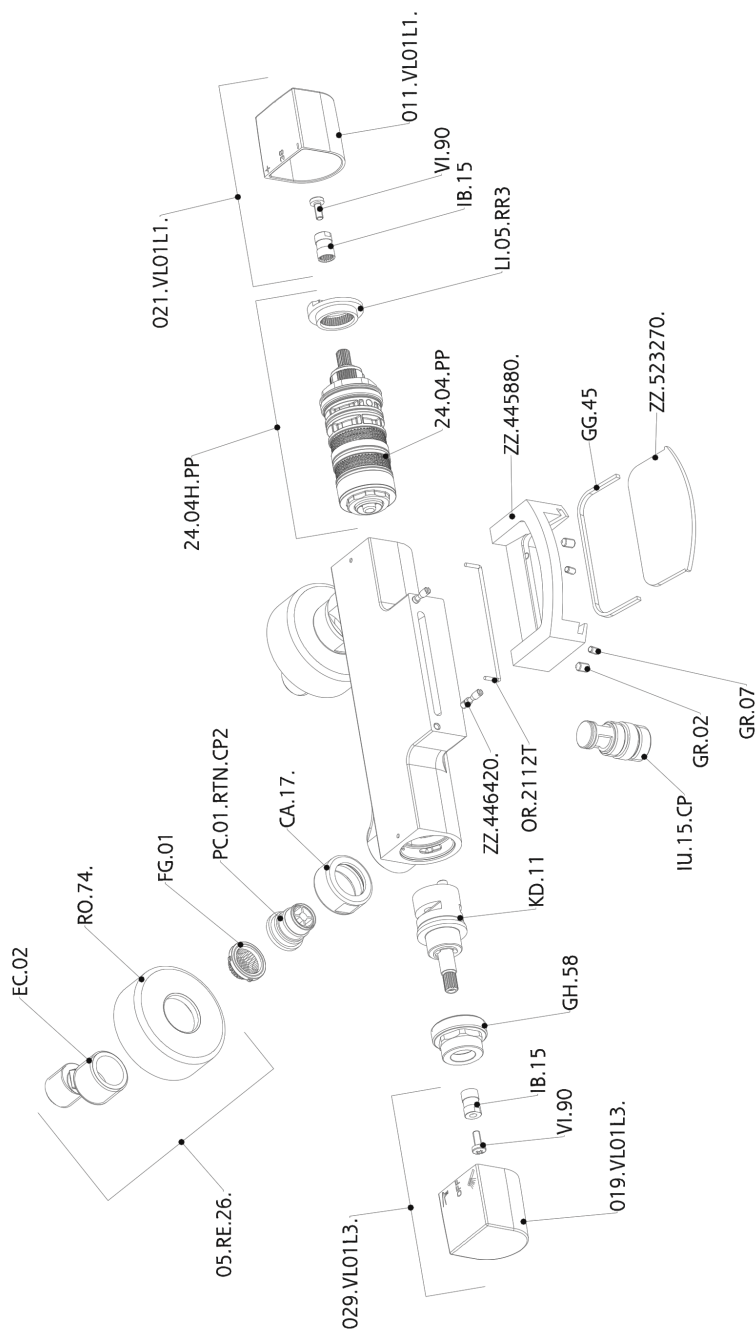

Thermostatic bath mixer DADO_DCT23010

MODEL **DCT23010**

Thermostatic bath mixer, without shower set, 1/2" M flexible connection, spout plate available in chrome or smoked finish

AVAILABLE FINISHINGS

-  **21** 21 Chrome
-  **2F** 2F Brushed Nickel
-  **6U** 6U Chrome/Smoked

CHARACTERISTICS

Cartridge Spare Parts **24.04A.PP**

8x20 Plus P Thermostatic Valve

DeviaStop

The Huber Devia Stop technology allows to adjust the water flow and to direct it to the selected output point (overhead soaker, hand shower, etc).

Thermostatic bath mixer DADO_DCT23010

DCT23010

<https://en.huberitalia.com/thermostatic-bath-mixer-dado-dct23010>

2026-04-06