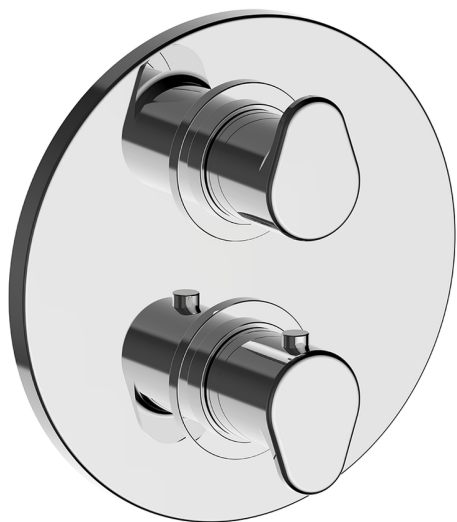

Exposed part for Thermostatic One Box Valve ONE BOX_H30BT030

MODEL **H30BT030**

Exposed part for Thermostatic One Box Valve, with 1-2-3 outlet devia stop, Minimum depth of installation: 67 mm, without concealed part, for items ZB00B030-ZB00B031

AVAILABLE FINISHINGS

-  **21** 21 Chrome
-  **2F** 2F Brushed Nickel
-  **40** 40 Matt Black

CHARACTERISTICS

- Cartridge Spare Parts **24.04A.PP**
- 8x20 Plus P Thermostatic Valve**
- Installation **Concealed**
- Required concealed parts **ZB00B031**
ZB00B030

DeviaStop

The Huber Devia Stop technology allows to adjust the water flow and to direct it to the selected output point (overhead soaker, hand shower, etc).

Thermostatic

The Huber thermostatic is your personal water manager, helping you to handle, control and save water and energy.

Exposed part for Thermostatic One Box Valve ONE BOX_H30BT030

H30BT030

<https://en.huberitalia.com/exposed-part-for-thermostatic-one-box-valve-one-box-h30bt030>

One Box Universal Concealed Part ONE BOX_ZB00B031