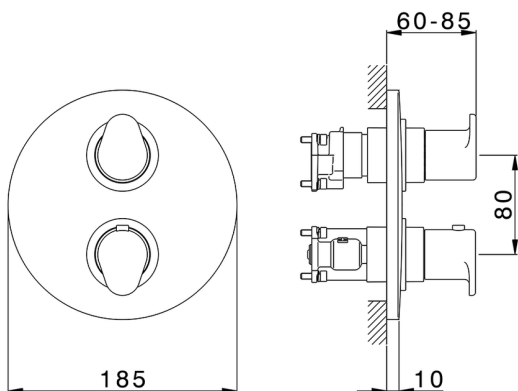

Exposed part for Thermostatic One Box Valve ONE BOX_H30BT030

MODEL **H30BT030**

Exposed part for Thermostatic One Box Valve, with 1-2-3 outlet devia stop, Minimum depth of installation: 67 mm, without concealed part, for items ZB00B030-ZB00B031

AVAILABLE FINISHINGS

-  **21** 21 Chrome
-  **2F** 2F Brushed Nickel
-  **40** 40 Matt Black

CHARACTERISTICS

- Cartridge Spare Parts **24.04A.PP**
- 8x20 Plus P Thermostatic Valve**
- Installation **Concealed**
- Required concealed parts **ZB00B031**
ZB00B030