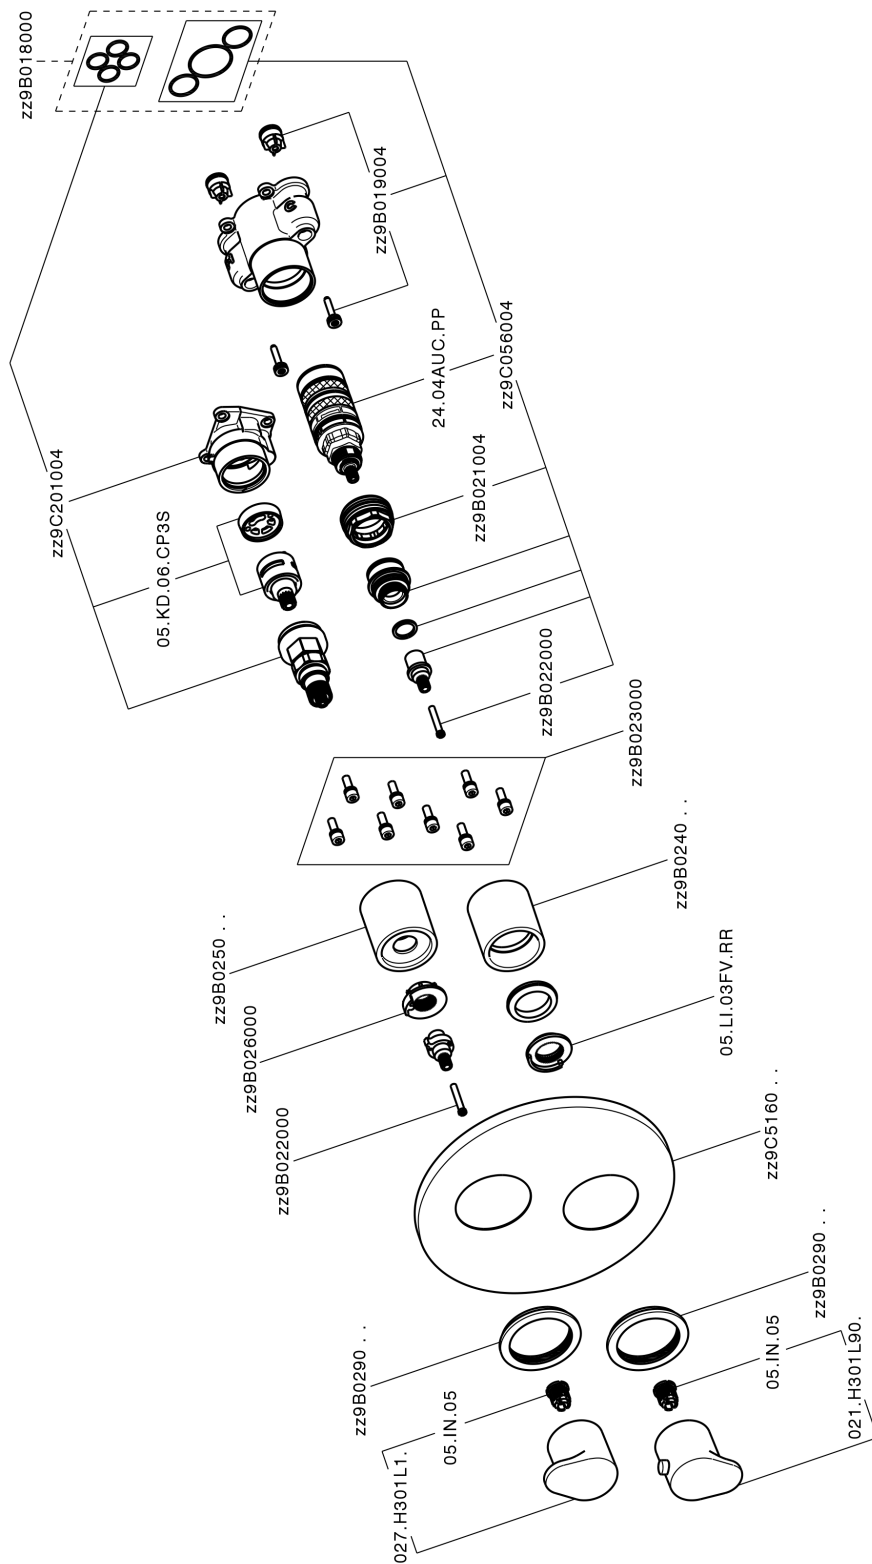

Exposed part for Thermostatic One Box Valve ONE BOX_H30BT030

MODEL **H30BT030**

Exposed part for Thermostatic One Box Valve, with 1-2-3 outlet devia stop, Minimum depth of installation: 67 mm, without concealed part, for items ZB00B030-ZB00B031

AVAILABLE FINISHINGS

-  **21** 21 Chrome
-  **2F** 2F Brushed Nickel
-  **40** 40 Matt Black

CHARACTERISTICS

- Cartridge Spare Parts **24.04A.PP**
- 8x20 Plus P Thermostatic Valve**
- Installation **Concealed**
- Required concealed parts **ZB00B031**
ZB00B030

DeviaStop

The Huber Devia Stop technology allows to adjust the water flow and to direct it to the selected output point (overhead soaker, hand shower, etc).

Thermostatic

The Huber thermostatic is your personal water manager, helping you to handle, control and save water and energy.

Exposed part for Thermostatic One Box Valve ONE BOX_H30BT030

H30BT030

<https://en.huberitalia.com/exposed-part-for-thermostatic-one-box-valve-one-box-h30bt030>

One Box Universal Concealed Part ONE BOX_ZB00B031