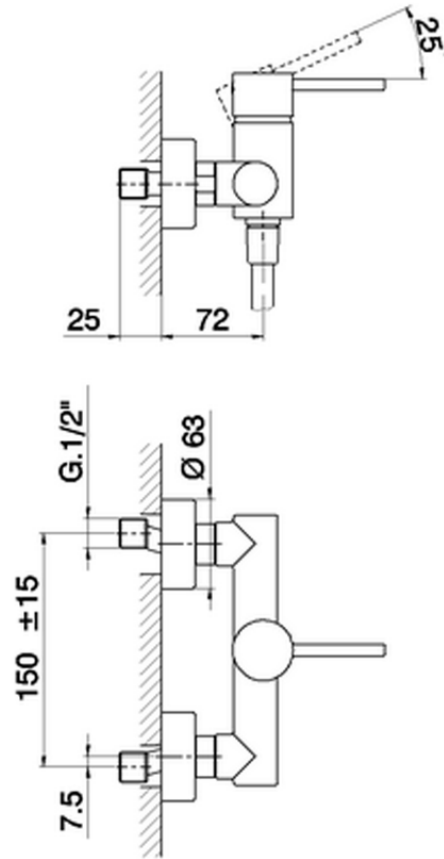

Single lever shower mixer TRATTO EVO_TV000440

TV000440

<https://en.huberitalia.com/single-lever-shower-mixer-tratto-evo-tv000440>

2026-05-16