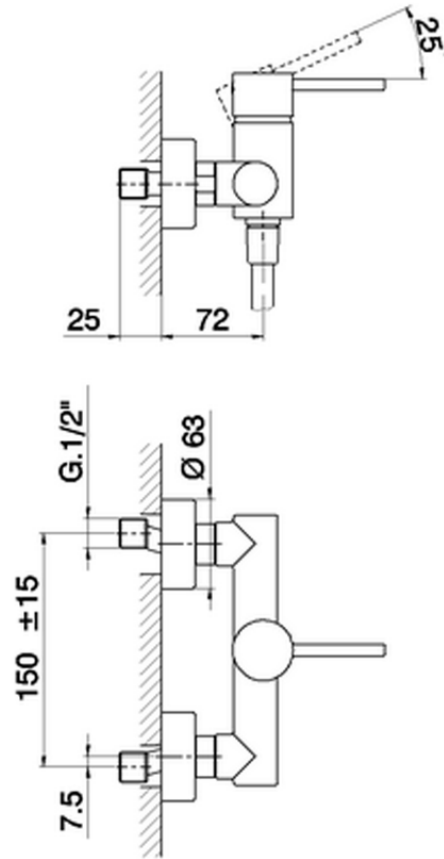

Single lever shower mixer TRATTO EVO_TV000440

TV000440

<https://en.huberitalia.com/single-lever-shower-mixer-tratto-evo-tv000440>

2026-06-13