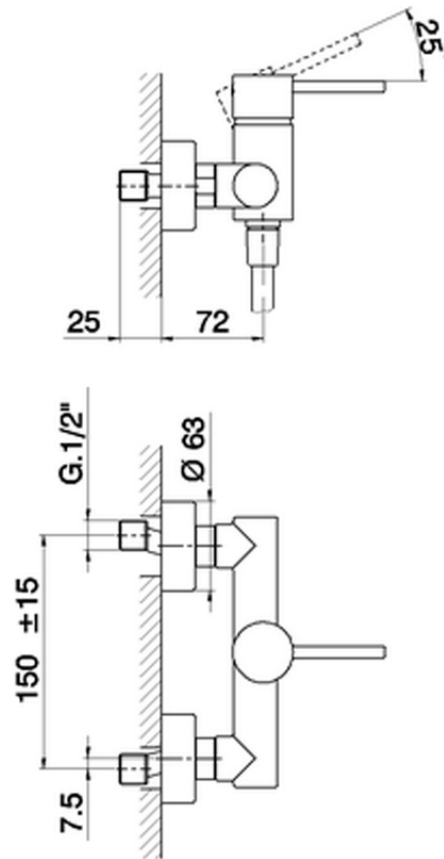

Single lever shower mixer TRATTO EVO_TV000440

TV000440

<https://en.huberitalia.com/single-lever-shower-mixer-tratto-evo-tv000440>

2026-04-06