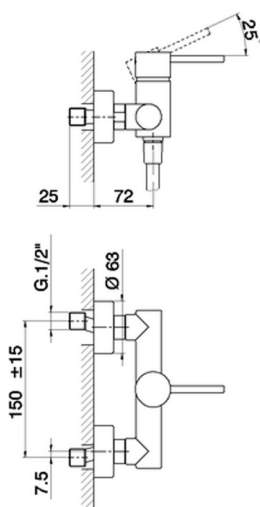

## Single lever shower mixer TRATTO EVO\_TV000440

MODEL **TV000440**

Single lever shower mixer, without shower set, 1/2" M flexible connection

AVAILABLE FINISHINGS

CHARACTERISTICS

Cartridge Spare Parts **ZZ95409000**

**35 mm Cartridge**

2026-05-16