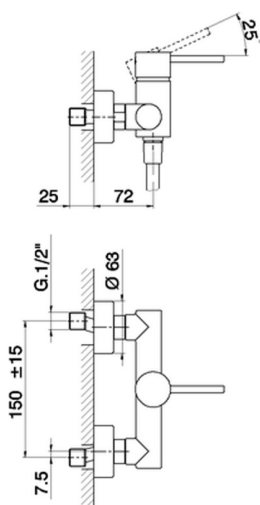

Single lever shower mixer TRATTO EVO_TV000440

MODEL **TV000440**

Single lever shower mixer, without shower set, 1/2" M flexible connection

AVAILABLE FINISHINGS

CHARACTERISTICS

Cartridge Spare Parts **ZZ95409000**

35 mm Cartridge

2026-04-06