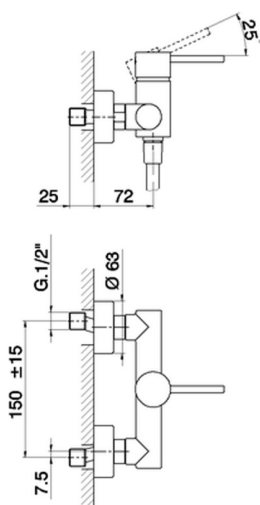

Single lever shower mixer TRATTO EVO_TV000440

MODEL **TV000440**

Single lever shower mixer, without shower set, 1/2" M flexible connection

AVAILABLE FINISHINGS

CHARACTERISTICS

Cartridge Spare Parts **ZZ95409000**

35 mm Cartridge

2026-06-13