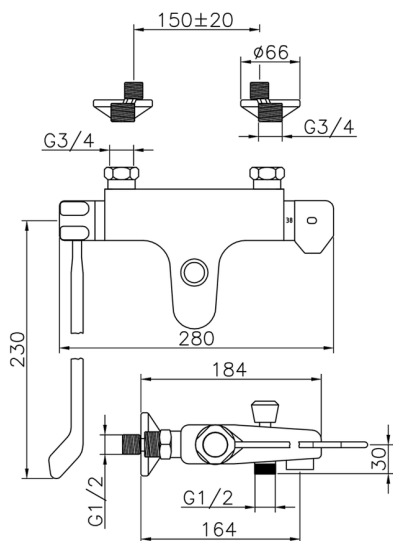

Thermostatic bath mixer CLINIC&TECHNICAL_CLT25030

MODEL **CLT25030**

Thermostatic bath mixer, without shower set, 1/2" M flexible connection, with long lever

AVAILABLE FINISHINGS

CHARACTERISTICS

Cartridge Spare Parts **24.04A.PP**

8x20 Plus P Thermostatic Valve

Thermostatic

The Huber thermostatic is your personal water manager, helping you to handle, control and save water and energy.

2026-06-06