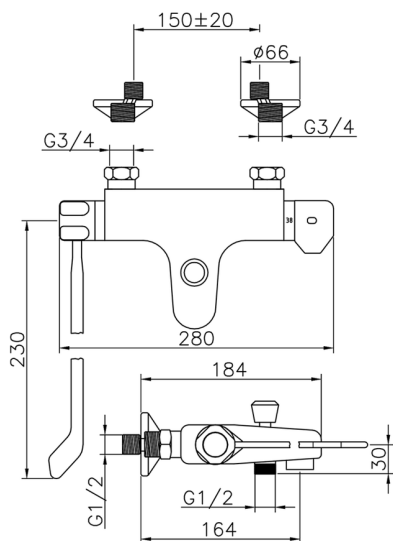

## Thermostatic bath mixer CLINIC&TECHNICAL\_CLT25030

MODEL **CLT25030**

Thermostatic bath mixer, without shower set, 1/2" M flexible connection, with long lever

AVAILABLE FINISHINGS

**21** 21 Chrome

CHARACTERISTICS

Cartridge Spare Parts **24.04A.PP**

**8x20 Plus P Thermostatic Valve**