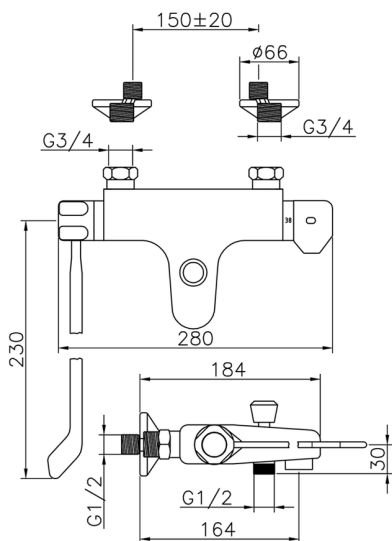

Thermostatic bath mixer CLINIC&TECHNICAL_CLT25030

MODEL **CLT25030**

Thermostatic bath mixer, without shower set, 1/2" M flexible connection, with long lever

AVAILABLE FINISHINGS

21 21 Chrome

CHARACTERISTICS

Cartridge Spare Parts **24.04A.PP**

8x20 Plus P Thermostatic Valve

Thermostatic

The Huber thermostatic is your personal water manager, helping you to handle, control and save water and energy.

2026-05-16