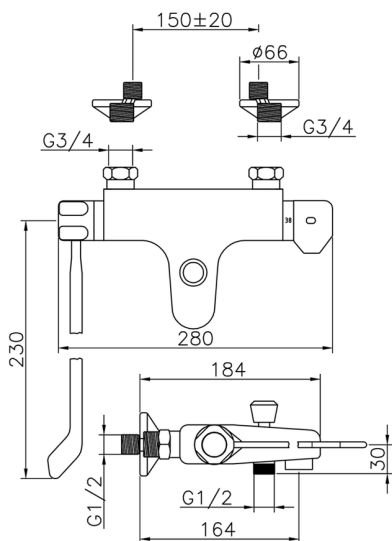

Thermostatic bath mixer CLINIC&TECHNICAL_CLT25030

MODEL **CLT25030**

Thermostatic bath mixer, without shower set, 1/2" M flexible connection, with long lever

AVAILABLE FINISHINGS

21 21 Chrome

CHARACTERISTICS

Cartridge Spare Parts **24.04A.PP**

8x20 Plus P Thermostatic Valve

Thermostatic

The Huber thermostatic is your personal water manager, helping you to handle, control and save water and energy.

2026-06-27