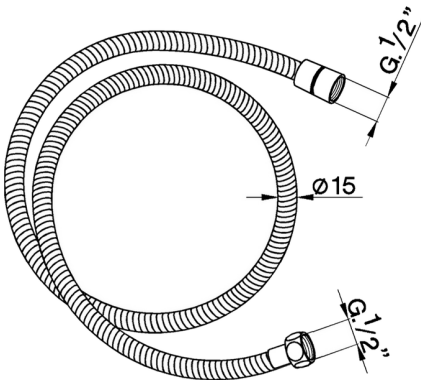

## Flexible hose SHOWER\_05.FD.01.

MODEL **05.FD.01.**

Flexible hose, 150 cm Brass Flexible Hose

AVAILABLE FINISHINGS

**CR** CR Chrome

CHARACTERISTICS

2024-11-21