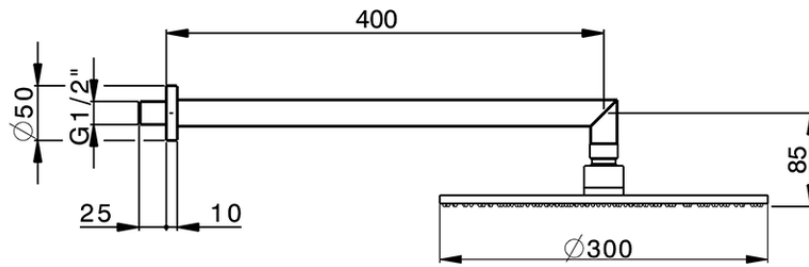

Shower arm with showerhead SHOWER_SS013620

SS013620

<https://en.huberitalia.com/shower-arm-with-showerhead-shower-ss013620>

2024-12-19