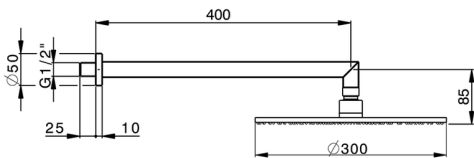

AVAILABLE FINISHINGS

- **21** 21 Chrome
- **2B** 2B Polished Nickel
- **2F** 2F Brushed Nickel
- **2P** 2P Rose Gold
- **2Q** 2Q Black Titanium
- **40** 40 Matt Black
- **4Q** 4Q Matt White