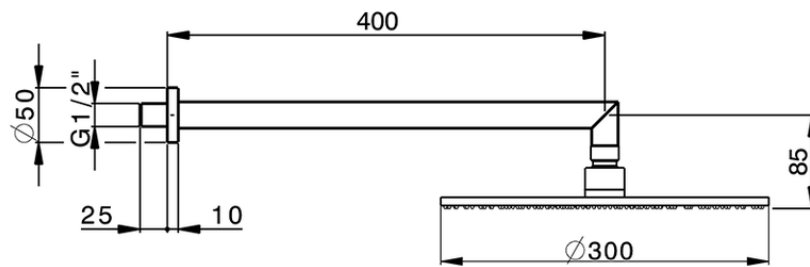

Shower arm with showerhead SHOWER_SS013620

SS013620

<https://en.huberitalia.com/shower-arm-with-showerhead-shower-ss013620>

2024-12-19