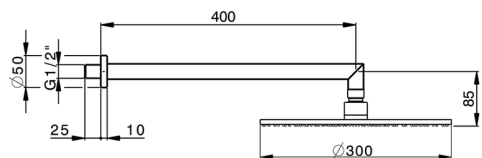

## Shower arm with showerhead SHOWER\_SS013620

MODEL **SS013620**

Shower arm with showerhead, 300 mm round showerhead 8 mm thick BRASS, 400 mm shower arm