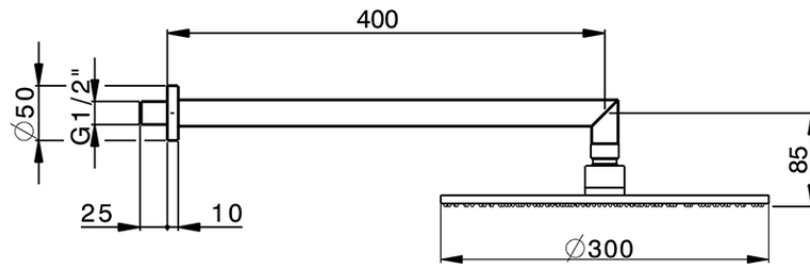

Shower arm with showerhead SHOWER_SS013620

SS013620

<https://en.huberitalia.com/shower-arm-with-showerhead-shower-ss013620>

2024-12-18