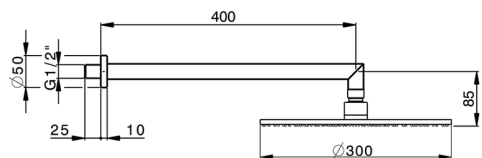

Shower arm with showerhead SHOWER_SS013620

MODEL **SS013620**

Shower arm with showerhead, 300 mm round showerhead 8 mm thick BRASS, 400 mm shower arm

AVAILABLE FINISHINGS

-  **21** 21 Chrome
-  **2B** 2B Polished Nickel
-  **2F** 2F Brushed Nickel
-  **2P** 2P Rose Gold
-  **2Q** 2Q Black Titanium
-  **40** 40 Matt Black
-  **4Q** 4Q Matt White