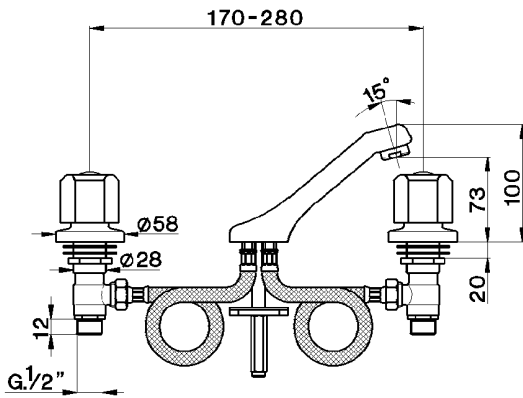

## Washbasin 3-holes mixer EVA\_EV000800

MODEL **EV000800**

Washbasin 3-holes mixer, without automatic pop-up waste, 1/2" F stainless steel flexible hose, without handles

AVAILABLE FINISHINGS

CHARACTERISTICS