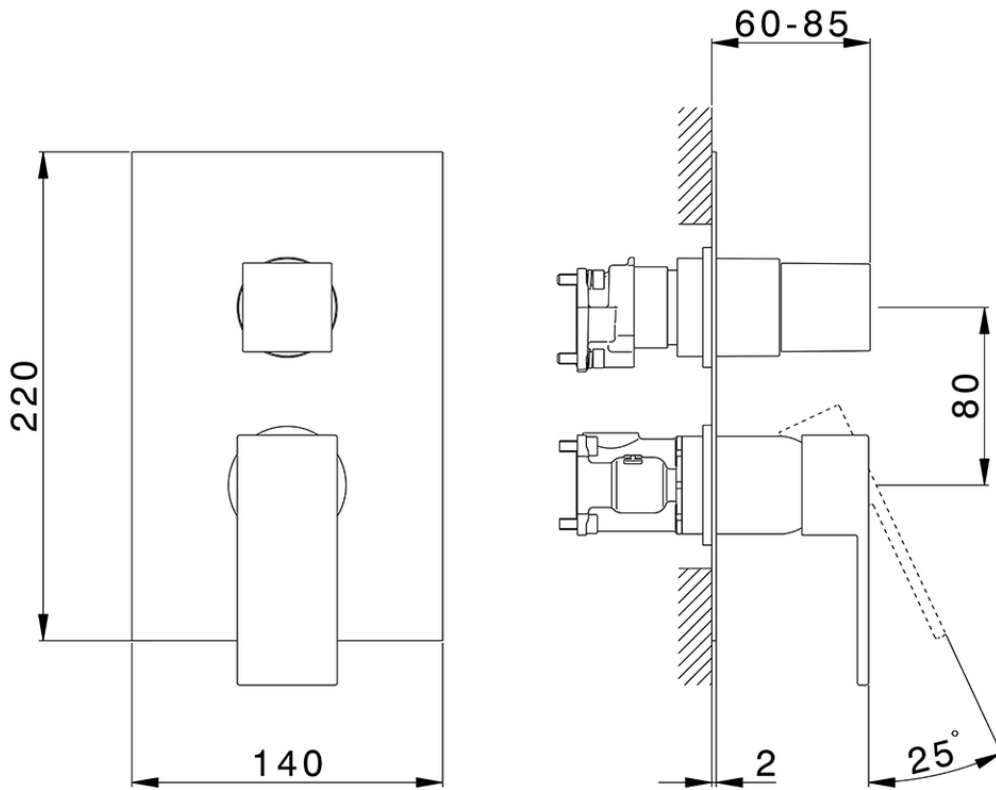

## Exposed part for Single Lever One Box Valve ONE BOX\_NE0BM030

NE0BM030

<https://en.huberitalia.com/exposed-part-for-single-lever-one-box-valve-one-box-ne0bm030>

ZB00B031

<https://en.huberitalia.com/one-box-universal-concealed-part-one-box-zb00b031>