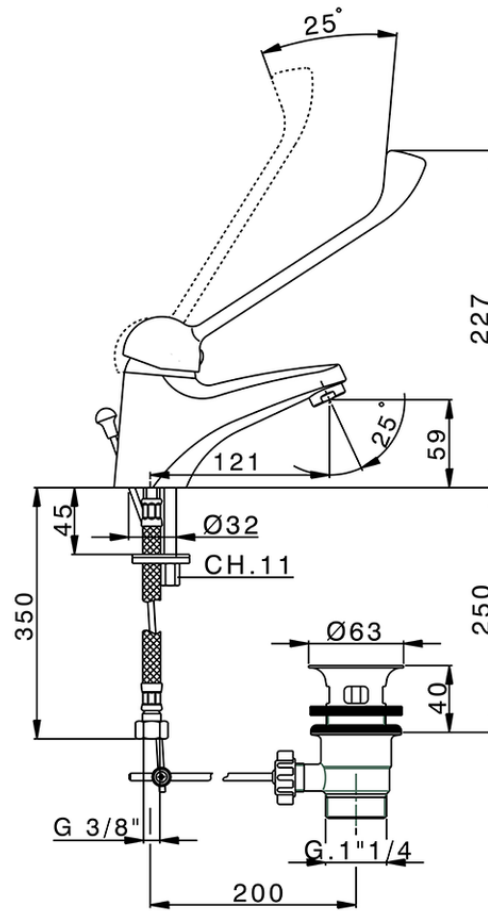

Single lever washbasin mixer CLINIC&TECHNICAL_BN000510

BN000510

<https://en.huberitalia.com/single-lever-washbasin-mixer-clinictechnical-bn000510>

2026-06-13