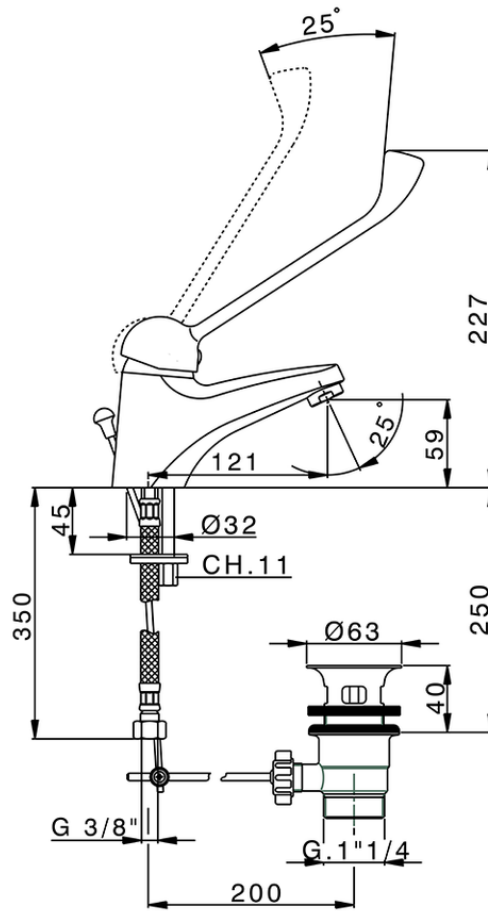

Single lever washbasin mixer CLINIC&TECHNICAL_BN000510

BN000510

<https://en.huberitalia.com/single-lever-washbasin-mixer-clinictechnical-bn000510>

2026-04-06