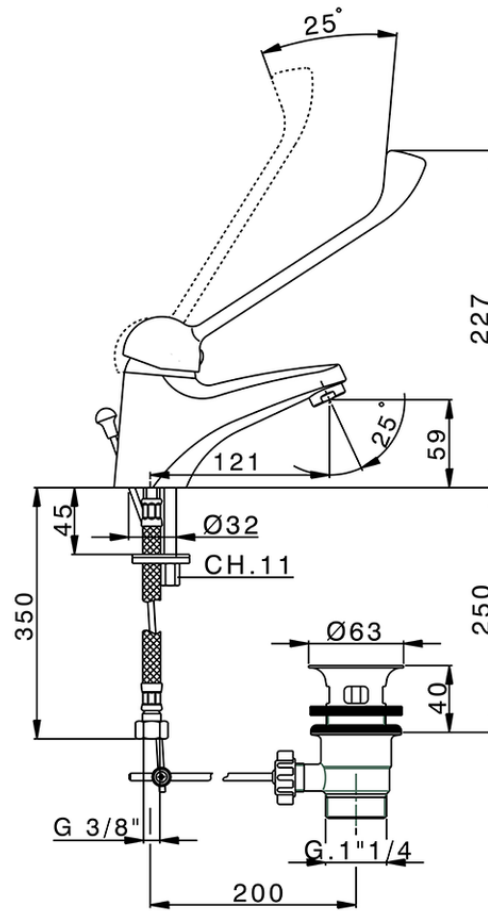

Single lever washbasin mixer CLINIC&TECHNICAL_BN000510

BN000510

<https://en.huberitalia.com/single-lever-washbasin-mixer-clinictechnical-bn000510>

2026-05-16