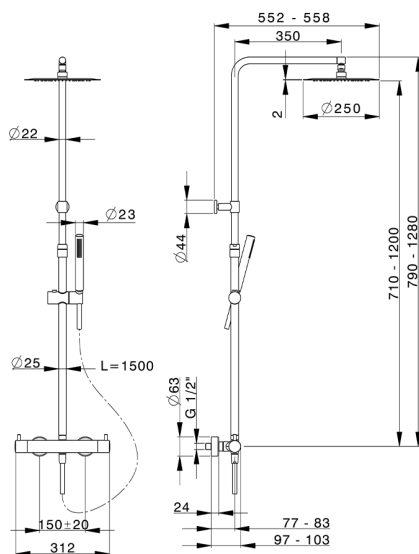

2-function Thermostatic shower set M32_MTC8401D

MODEL **MTC8401D**

2-function Thermostatic shower set, adjustable riser column, 23 mm Brass One Spray handshower, 250 mm round showerhead 2 mm thick INOX, 150 cm smooth SUPREME Flexible Hose

AVAILABLE FINISHINGS

21 21 Chrome

CHARACTERISTICS

Cartridge Spare Parts **22.04A.AR - ZZ97279004**

Argo 2 (long filter) Thermostatic Valve

DeviaStop

The Huber Devia Stop technology allows to adjust the water flow and to direct it to the selected output point (overhead soaker, hand shower, etc).