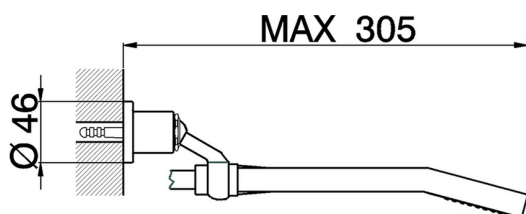

Shower set SHOWER_SS018080

MODEL **SS018080**

Shower set, wall mounted swivel handshower holder, 42x18 mm ABS Quad one spray handshower, 150 cm smooth SILVERFLEX Flexible Hose

AVAILABLE FINISHINGS

21 21 Chrome

CHARACTERISTICS

2024-11-15