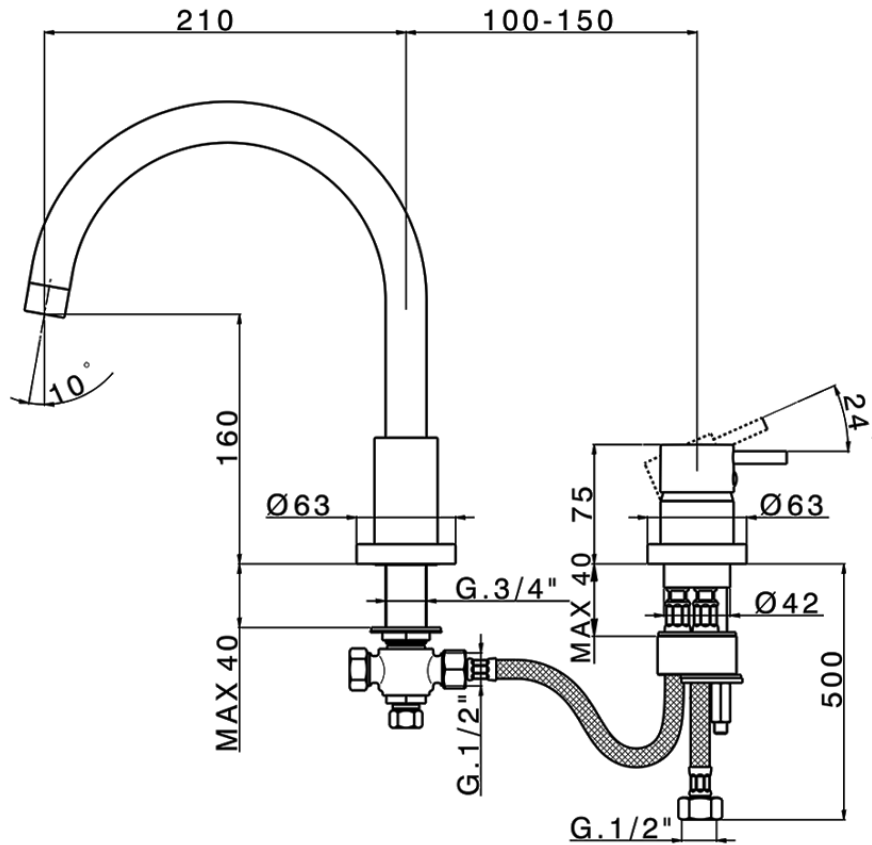

2-Hole deck mounted single lever bath mixer NUOVA KIRUNA\_K2001250

K2001250

<https://en.huberitalia.com/2-hole-deck-mounted-single-lever-bath-mixer-nuova-kiruna-k2001250>

2025-04-07