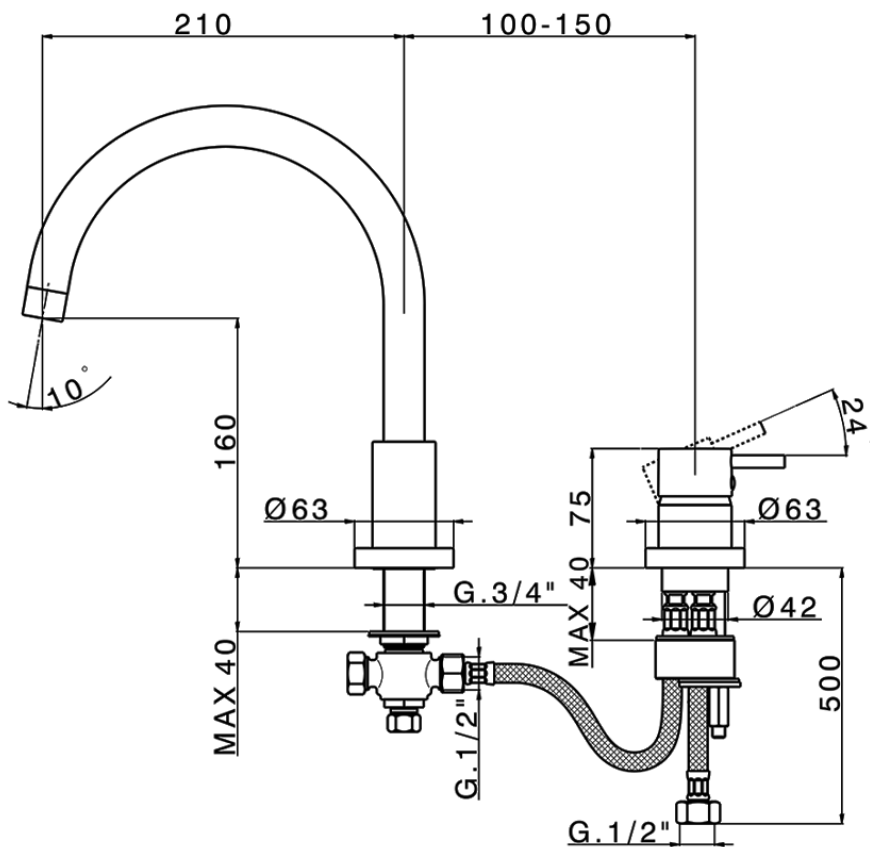

2-Hole deck mounted single lever bath mixer NUOVA KIRUNA_K2001250

K2001250

<https://en.huberitalia.com/2-hole-deck-mounted-single-lever-bath-mixer-nuova-kiruna-k2001250>

2025-04-07