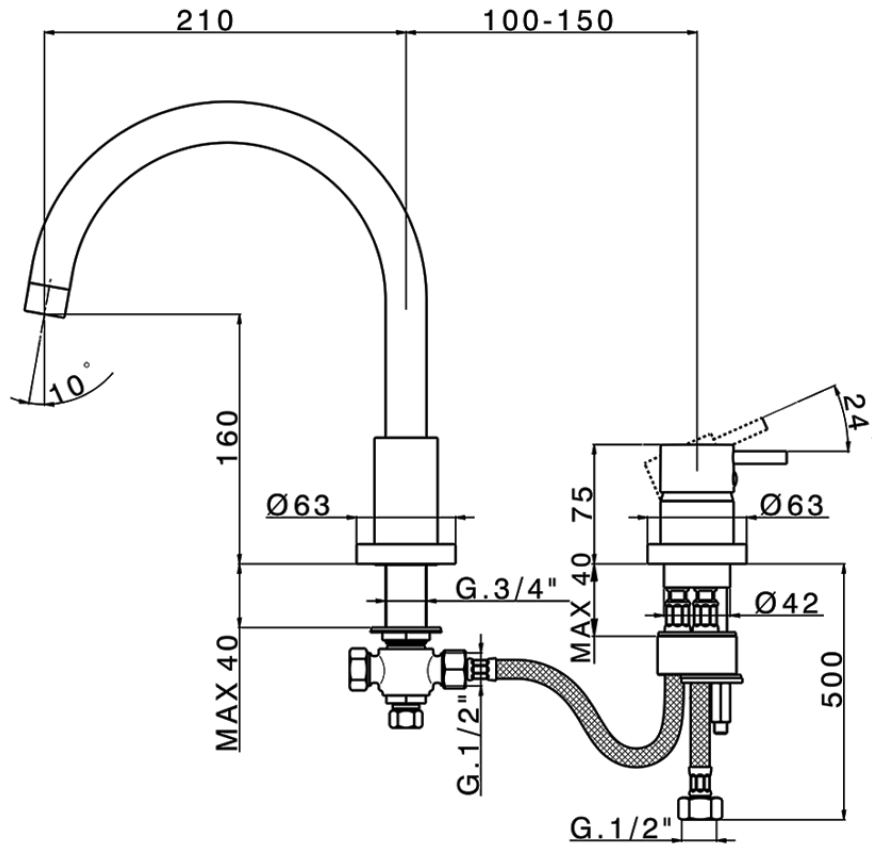

2-Hole deck mounted single lever bath mixer NUOVA KIRUNA_K2001250

K2001250

<https://en.huberitalia.com/2-hole-deck-mounted-single-lever-bath-mixer-nuova-kiruna-k2001250>

2025-04-07