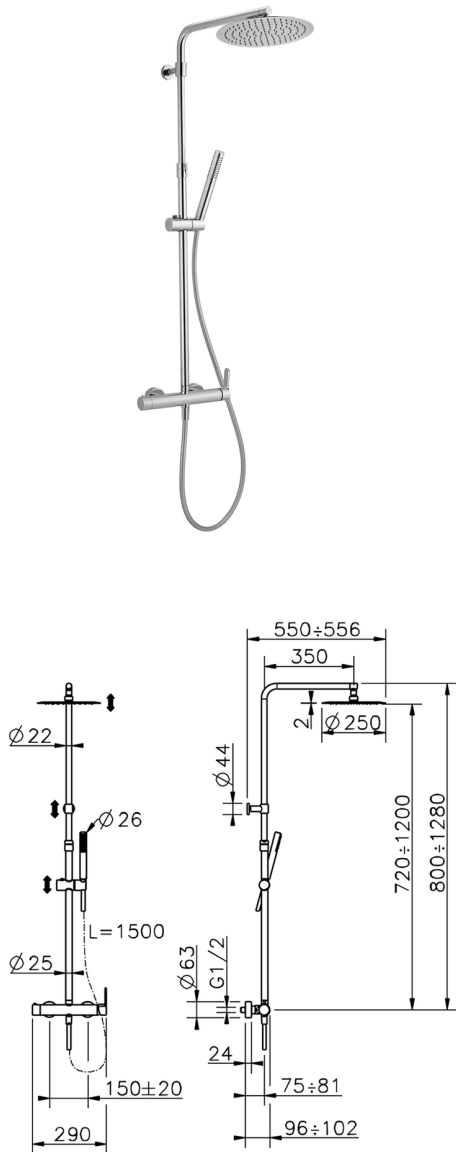

## 2-function single lever shower set H2\_H2004032

MODEL **H2004032**

2-function single lever shower set, 2-outlet  
 deviasstop, adjustable riser column, sliding shower  
 bracket, ABS D.26 mm minimalistic one spray  
 handshower, 250 mm round showerhead 2 mm thick  
 INOX, 150 cm smooth SILVERFLEX Flexible Hose

AVAILABLE FINISHINGS

**21** 21 Chrome

CHARACTERISTICS

Cartridge Spare Parts **ZZ95409000**

**35 mm Cartridge**

2024-11-15