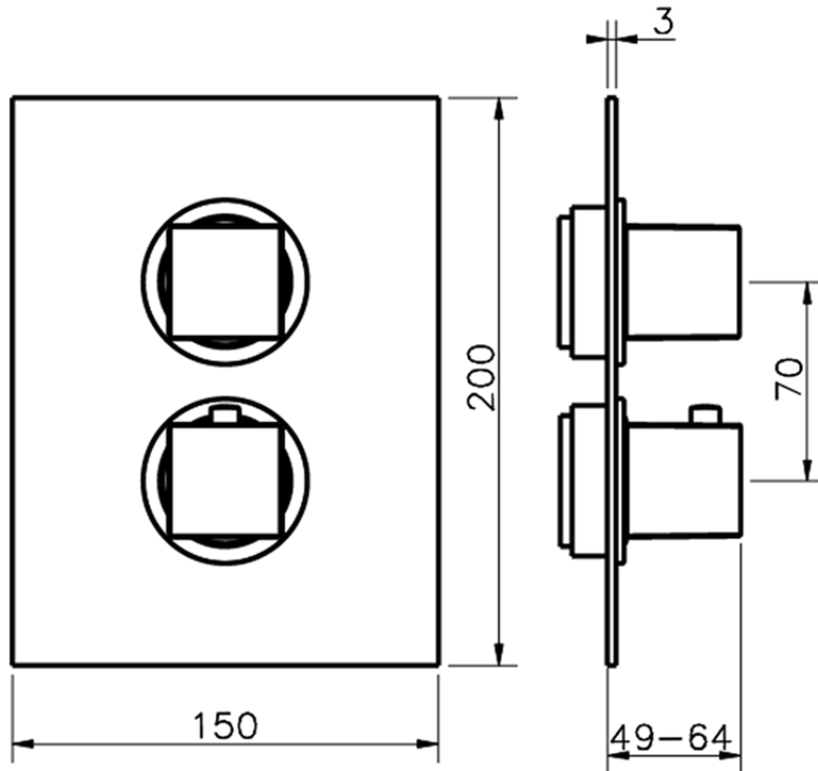

Exposed part for con.thermo.shower valve, 2-outlet THERMO_NE018100

NE018100

<https://en.huberitalia.com/exposed-part-for-con-thermo-shower-valve-2-outlet-thermo-ne018100>

Piastra/Plate/Plaque/Platte/Placa

2-3mm: XX 25-40 YY 76-91

10 mm: XX 16-31 YY 65-80