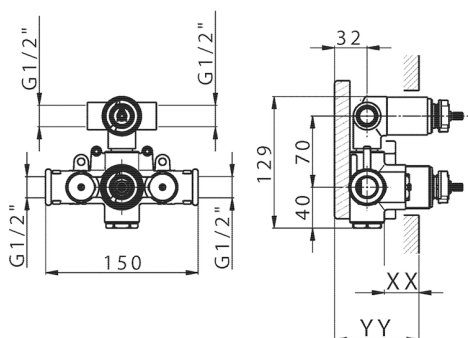

## 2-outlet Concealed thermostatic shower valve CONCEALED\_ZB018101

MODEL **ZB018101**

2-outlet Concealed thermostatic mixer, with 2-outlet diverter, without trim kit

AVAILABLE FINISHINGS

CHARACTERISTICS

Installation	<b>Concealed</b>
Cartridge Spare Parts	<b>24.04A.PP</b>
<b>8x20 Plus P Thermostatic Valve</b>	
Concealed	<b>1</b>

Piastra/Plate/Plaque/Platte/Placa

2-3mm: XX 25-40 YY 76-91

10 mm: XX 16-31 YY 65-80