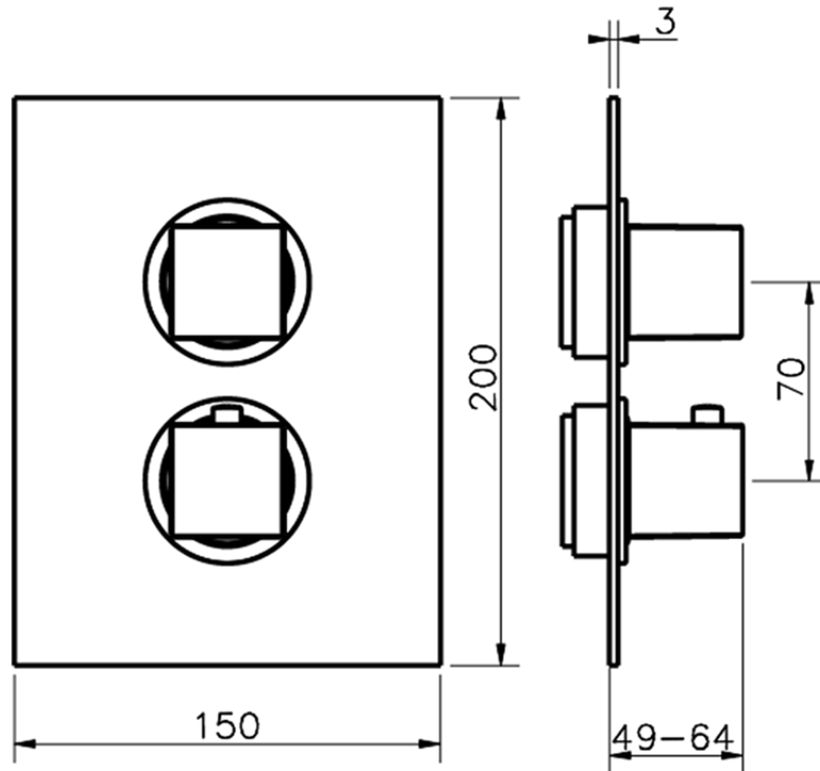

Exposed part for con.thermo.shower valve, 2-outlet THERMO_NE018100

NE018100

<https://en.huberitalia.com/exposed-part-for-con-thermo-shower-valve-2-outlet-thermo-ne018100>

Piastra/Plate/Plaque/Platte/Placa

2-3mm: XX 25-40 YY 76-91

10 mm: XX 16-31 YY 65-80

ZB018101

<https://en.huberitalia.com/2-outlet-concealed-thermostatic-shower-valve-concealed-zb018101>

2024-11-23