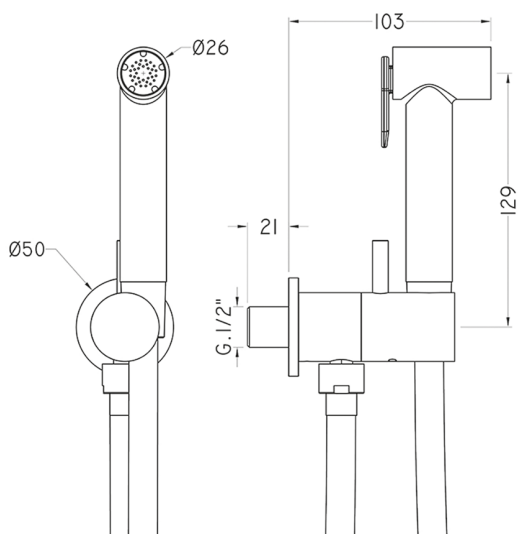

Bidet handshower set HYGENIC SHOWERS_TV007985

MODEL **TV007985**

Bidet handshower set, round wall bracket, single water opening, brass Bidet handshower, 120 cm PVC flexible hose

AVAILABLE FINISHINGS

-  **21** 21 Chrome
-  **2Q** 2Q Black Titanium
-  **40** 40 Matt Black

CHARACTERISTICS

Bidet handshower

2024-09-19