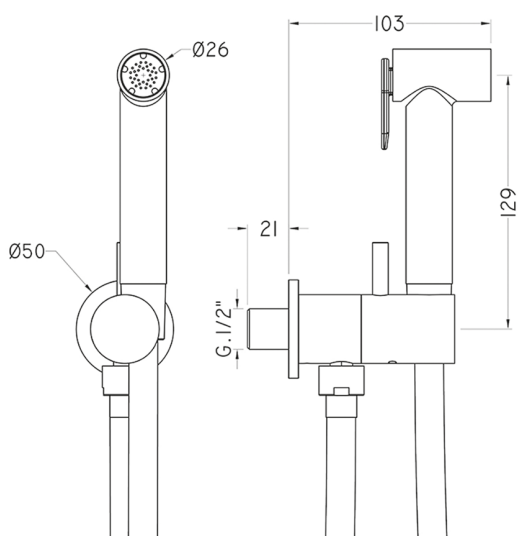

Bidet handshower set HYGENIC SHOWERS_TV007985

MODEL **TV007985**

Bidet handshower set, round wall bracket, single water opening, brass Bidet handshower, 120 cm PVC flexible hose

AVAILABLE FINISHINGS

-  **21** 21 Chrome
-  **2Q** 2Q Black Titanium
-  **40** 40 Matt Black

CHARACTERISTICS

Bidet handshower

2024-09-19