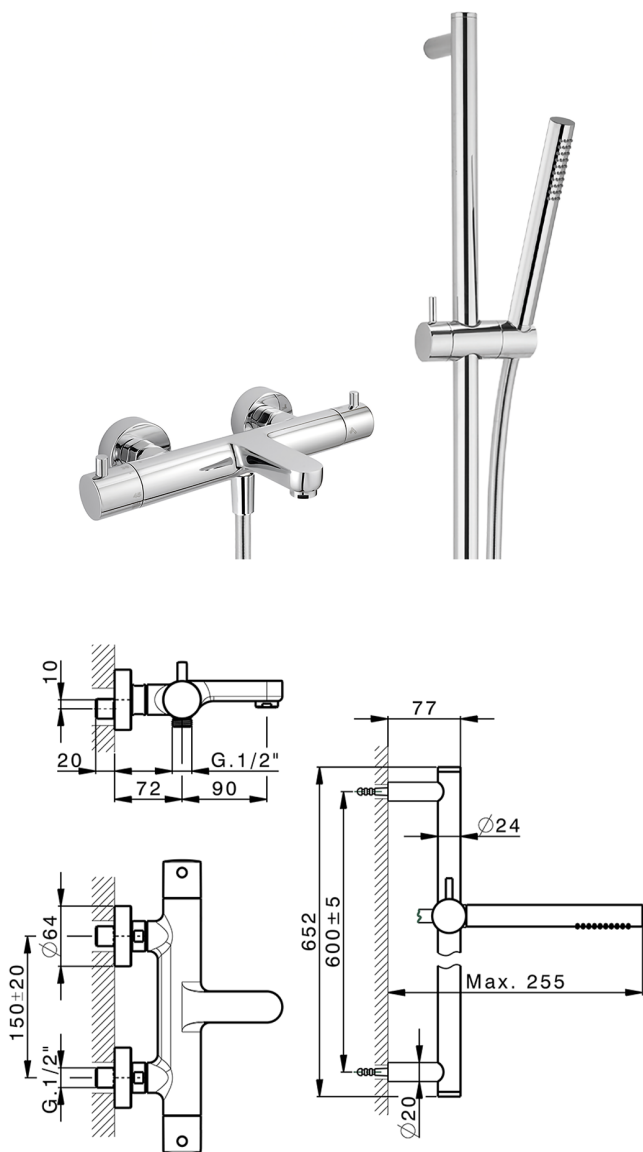

Thermostatic bath-shower mixer with sliding bar M32_MTS23016

MODEL **MTS23016**

Thermostatic bath-shower mixer with sliding bar, 60 cm slide rail kit with sliding bracket, 23 mm Brass One Spray handshower, 150 cm SUPREME smooth flexible hose

AVAILABLE FINISHINGS

-  **21** 21 Chrome
-  **26** 26 Old Copper
-  **2F** 2F Brushed Nickel
-  **2W** 2W Brushed Gold
-  **40** 40 Matt Black
-  **4Q** 4Q Matt White

CHARACTERISTICS

Cartridge Spare Parts **22.04A.AR - ZZ97279004**

Argo 2 (long filter) Thermostatic Valve

DeviaStop

The Huber Devia Stop technology allows to adjust the water flow and to direct it to the selected output point (overhead soaker, hand shower, etc).

SafeTouch