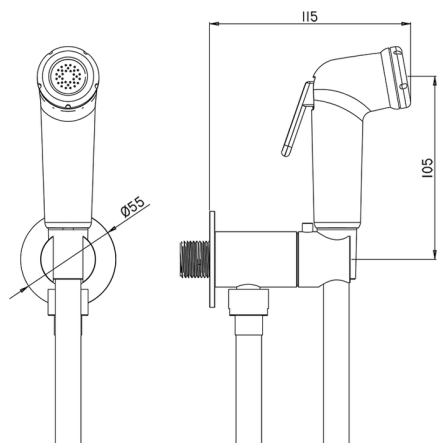

Hygienic Shower Set COMMUNITY_BC007925

MODEL **BC007925**

Hygienic Shower Set, round wall bracket, single water opening, one-spray ABS Handshower, 120 cm PVC flexible hose

AVAILABLE FINISHINGS

CHARACTERISTICS

Bidet handshower

2026-06-26