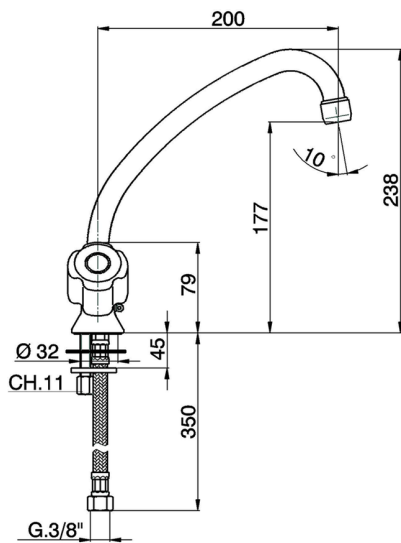

Sink mixer EVA_EV000535

MODEL **EV000535**

Sink mixer, swivel spout, without handles

AVAILABLE FINISHINGS

CHARACTERISTICS

2024-12-04