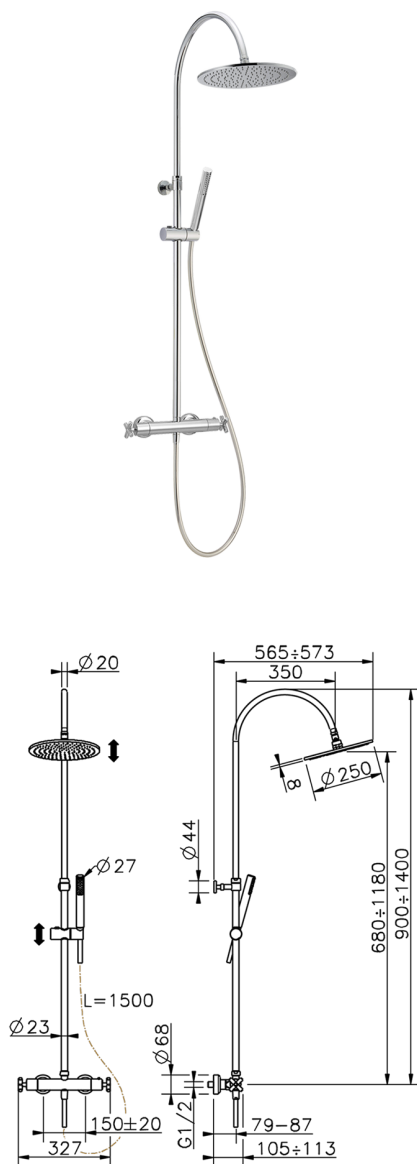

## 2-function Thermostatic shower set SUITE\_SUC80010

MODEL **SUC80010**

2-function Thermostatic shower set, 2-outlet devia stop, adjustable riser column, sliding handshower bracket, ABS 27 mm minimalistic one spray handshower, 250 mm round showerhead 8 mm thick BRASS, 150 cm smooth SILVERFLEX Flexible Hose

AVAILABLE FINISHINGS

CHARACTERISTICS

Cartridge Spare Parts **24.04A.PP**

**8x20 Plus P Thermostatic Valve**

### DeviaStop

The Huber Devia Stop technology allows to adjust the water flow and to direct it to the selected output point (overhead soaker, hand shower, etc).