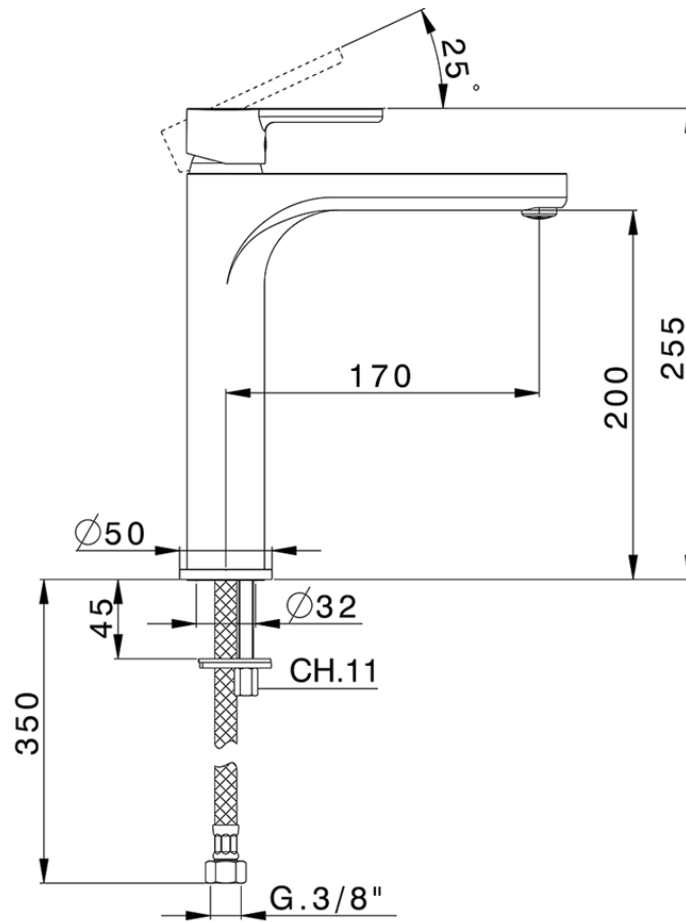

Single lever tall washbasin mixer H2_H2003540

H2003540

<https://en.huberitalia.com/single-lever-tall-washbasin-mixer-h2-h2003540>

2025-04-24