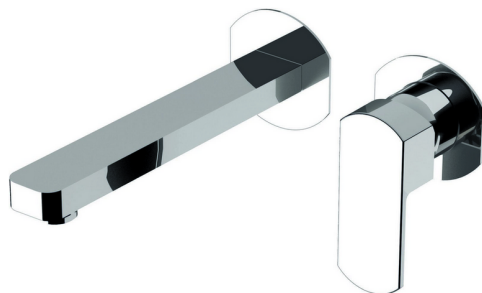

Exposed part for single lever washbasin valve DADO_DD005512

MODEL **DD005512**

Exposed part for single lever washbasin valve, without concealed part, spout L.250 mm, for item Easy-Box ZB002450 and art. ZB025510

AVAILABLE FINISHINGS

-  **21** 21 Chrome
-  **2B** 2B Polished Nickel
-  **2F** 2F Brushed Nickel
-  **40** 40 Matt Black
-  **4Q** 4Q Matt White

CHARACTERISTICS

Installation **Concealed**
 Required concealed parts **ZB002450**

Concealed single lever washbasin mixer Easy-Box CONCEALED_ZB002450

MODEL **ZB002450**

Concealed single lever washbasin mixer
Easy-Box, with protection guard box, without trim kit

AVAILABLE FINISHINGS

CHARACTERISTICS

Installation	Concealed
Cartridge Spare Parts	ZZ95409000
35 mm Cartridge	
Concealed	1

Piastra/Plate/Plaque/Platte/Placa

2-3mm: XX 56-76

10mm: XX 48-68

DeviaStop

The Huber Devia Stop technology allows to adjust the water flow and to direct it to the selected output point (overhead soaker, hand shower, etc).