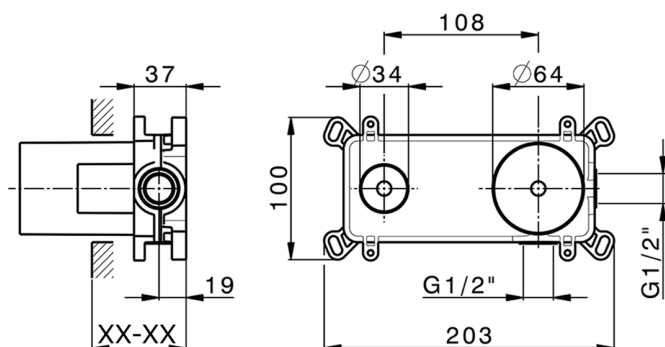

Exposed part for single lever washbasin valve DADO_DD005512

MODEL **DD005512**

Exposed part for single lever washbasin valve, without concealed part, spout L.250 mm, for item Easy-Box ZB002450 and art. ZB025510

Concealed single lever washbasin mixer Easy-Box CONCEALED_ZB002450

MODEL **ZB002450**

Concealed single lever washbasin mixer
Easy-Box, with protection guard box, without trim kit

AVAILABLE FINISHINGS

CHARACTERISTICS

Installation	Concealed
Cartridge Spare Parts	ZZ95409000
35 mm Cartridge	
Concealed	1

Piastra/Plate/Plaque/Platte/Placa

2-3mm: XX 56-76

10mm: XX 48-68

DeviaStop

The Huber Devia Stop technology allows to adjust the water flow and to direct it to the selected output point (overhead soaker, hand shower, etc).