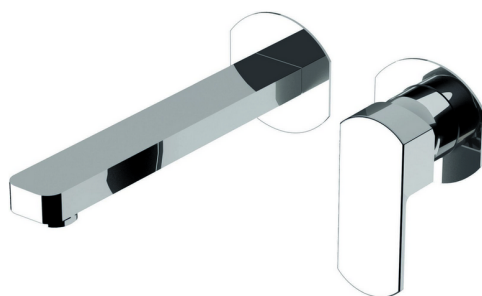

## Exposed part for single lever washbasin valve DADO\_DD005512

MODEL **DD005512**

Exposed part for single lever washbasin valve, without concealed part, spout L.250 mm, for item Easy-Box ZB002450 and art. ZB025510

## Concealed single lever washbasin mixer Easy-Box CONCEALED\_ZB002450

MODEL **ZB002450**

Concealed single lever washbasin mixer  
Easy-Box, with protection guard box, without trim kit

AVAILABLE FINISHINGS

CHARACTERISTICS

Installation	<b>Concealed</b>
Cartridge Spare Parts	<b>ZZ95409000</b>
<b>35 mm Cartridge</b>	
Concealed	<b>1</b>

Piastra/Plate/Plaque/Platte/Placa

2-3mm: XX 56-76

10mm: XX 48-68

### DeviaStop

The Huber Devia Stop technology allows to adjust the water flow and to direct it to the selected output point (overhead soaker, hand shower, etc).

2026-06-30