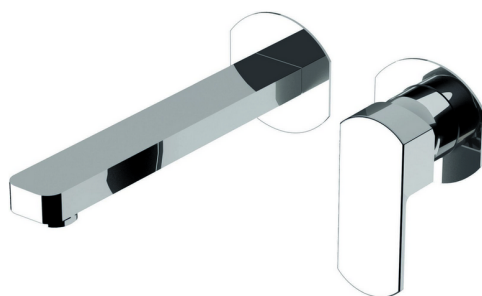

## Exposed part for single lever washbasin valve DADO\_DD005512

MODEL **DD005512**

Exposed part for single lever washbasin valve, without concealed part, spout L.250 mm, for item Easy-Box ZB002450 and art. ZB025510

## Concealed single lever washbasin mixer Easy-Box CONCEALED\_ZB002450

MODEL **ZB002450**

Concealed single lever washbasin mixer  
Easy-Box, with protection guard box, without trim kit

AVAILABLE FINISHINGS

CHARACTERISTICS

Installation	<b>Concealed</b>
Cartridge Spare Parts	<b>ZZ95409000</b>
<b>35 mm Cartridge</b>	
Concealed	<b>1</b>

Piastra/Plate/Plaque/Platte/Placa

2-3mm: XX 56-76

10mm: XX 48-68

### DeviaStop

The Huber Devia Stop technology allows to adjust the water flow and to direct it to the selected output point (overhead soaker, hand shower, etc).

2026-04-28