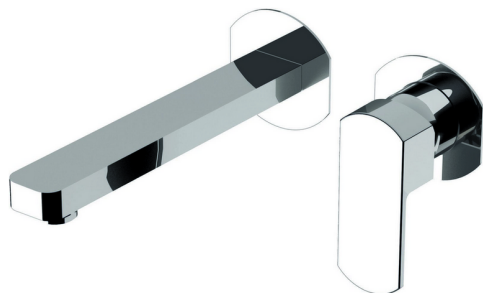

Exposed part for single lever washbasin valve DADO_DD005512

MODEL **DD005512**

Exposed part for single lever washbasin valve, without concealed part, spout L.250 mm, for item Easy-Box ZB002450 and art. ZB025510

AVAILABLE FINISHINGS

-  **21** 21 Chrome
-  **2B** 2B Polished Nickel
-  **2F** 2F Brushed Nickel
-  **40** 40 Matt Black
-  **4Q** 4Q Matt White

CHARACTERISTICS

Installation **Concealed**
 Required concealed parts **ZB002450**

Concealed single lever washbasin mixer Easy-Box CONCEALED_ZB002450

MODEL **ZB002450**

Concealed single lever washbasin mixer
Easy-Box, with protection guard box, without trim kit

AVAILABLE FINISHINGS

CHARACTERISTICS

Installation	Concealed
Cartridge Spare Parts	ZZ95409000
35 mm Cartridge	
Concealed	1

Piastra/Plate/Plaque/Platte/Placa

2-3mm: XX 56-76

10mm: XX 48-68

DeviaStop

The Huber Devia Stop technology allows to adjust the water flow and to direct it to the selected output point (overhead soaker, hand shower, etc).