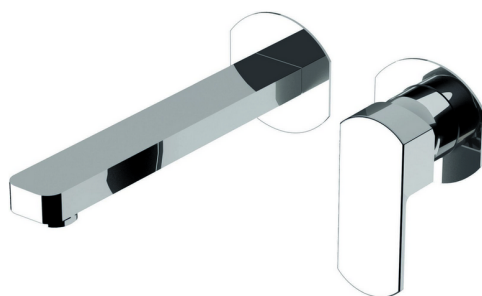

Exposed part for single lever washbasin valve DADO_DD005512

MODEL **DD005512**

Exposed part for single lever washbasin valve, without concealed part, spout L.250 mm, for item Easy-Box ZB002450 and art. ZB025510

AVAILABLE FINISHINGS

-  **21** 21 Chrome
-  **2B** 2B Polished Nickel
-  **2F** 2F Brushed Nickel
-  **40** 40 Matt Black
-  **4Q** 4Q Matt White

CHARACTERISTICS

Installation **Concealed**
 Required concealed parts **ZB002450**

Concealed single lever washbasin mixer Easy-Box CONCEALED_ZB002450

MODEL **ZB002450**

Concealed single lever washbasin mixer
Easy-Box, with protection guard box, without trim kit

AVAILABLE FINISHINGS

CHARACTERISTICS

Installation	Concealed
Cartridge Spare Parts	ZZ95409000
35 mm Cartridge	
Concealed	1

Piastra/Plate/Plaque/Platte/Placa

2-3mm: XX 56-76

10mm: XX 48-68

DeviaStop

The Huber Devia Stop technology allows to adjust the water flow and to direct it to the selected output point (overhead soaker, hand shower, etc).