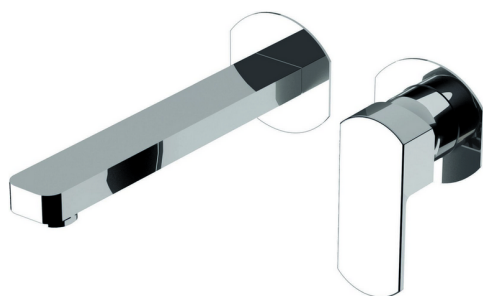

Exposed part for single lever washbasin valve DADO_DD005512

MODEL **DD005512**

Exposed part for single lever washbasin valve, without concealed part, spout L.250 mm, for item Easy-Box ZB002450 and art. ZB025510

AVAILABLE FINISHINGS

-  **21** 21 Chrome
-  **2B** 2B Polished Nickel
-  **2F** 2F Brushed Nickel
-  **40** 40 Matt Black
-  **4Q** 4Q Matt White

CHARACTERISTICS

Installation **Concealed**
 Required concealed parts **ZB002450**

Concealed single lever washbasin mixer Easy-Box CONCEALED_ZB002450

MODEL **ZB002450**

Concealed single lever washbasin mixer
Easy-Box, with protection guard box, without trim kit

AVAILABLE FINISHINGS

CHARACTERISTICS

Installation	Concealed
Cartridge Spare Parts	ZZ95409000
35 mm Cartridge	
Concealed	1

Piastra/Plate/Plaque/Platte/Placa

2-3mm: XX 56-76

10mm: XX 48-68

DeviaStop

The Huber Devia Stop technology allows to adjust the water flow and to direct it to the selected output point (overhead soaker, hand shower, etc).